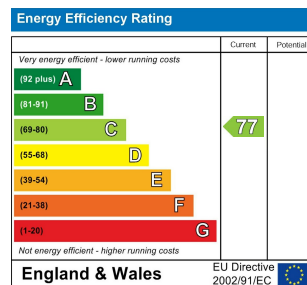

DIRECTIONS

CONTACT

Dale Crescent
Fernwood
Newark
Nottinghamshire
NG24 1JF

E: enquiries@thepropertybooth.co.uk
T: 01636 612685
www.thepropertybooth.co.uk

The
**PROPERTY
BOOTH**