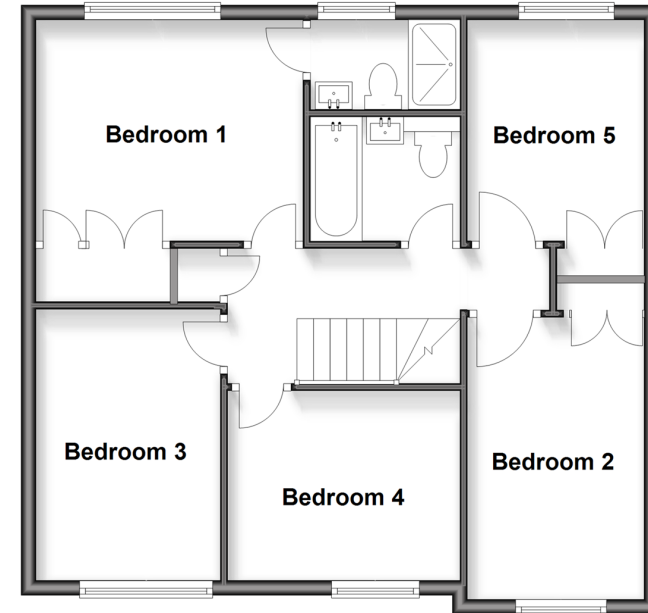

Approx. 89.6 sq. metres (964.0 sq. feet)

First Floor

Approx. 62.3 sq. metres (671.0 sq. feet)

Accommodation

GROUND FLOOR

Entrance Hall

Cloakroom

Lounge: 18'7 (5.67m) x 11'9 (3.58m) narrowing to 9'2 (2.80m)

Kitchen/Dining/Family Area: 27'0 (8.24m) x 20'7 (6.28m) narrowing to 14'10 (4.52m)

Utility: 7'10 x 7'4 (2.39m x 2.24m)

Store: 9'5 x 8'0 (2.87m x 2.44m)

FIRST FLOOR

Landing

Bedroom 1: 12'0 x 9'7 (3.66m x 2.92m)

En-Suite Shower Room

Bedroom 2: 12'6 x 7'10 (3.81m x 2.39m)

Bedroom 3: 11'10 x 8'1 (3.61m x 2.47m)

Bedroom 4: 10'5 x 8'7 (3.18m x 2.62m)

Bedroom 5: 9'5 x 7'10 (2.87m x 2.39m)

Bathroom

OUTSIDE

Driveway

Front & Rear Gardens

Summerhouse: 10'9 x 10'0 (3.28m x 3.05m)

Shed: 10'10 x 5'3 (3.30m x 1.60m)

Main features

- Beautifully presented throughout
- An en-suite shower room & a useful cloakroom add luxury to the home
- Entertain & dine in style in the wonderful kitchen/dining/family area
- Lovely low maintenance rear garden with tree view
- Envious tucked away setting in a quiet Close