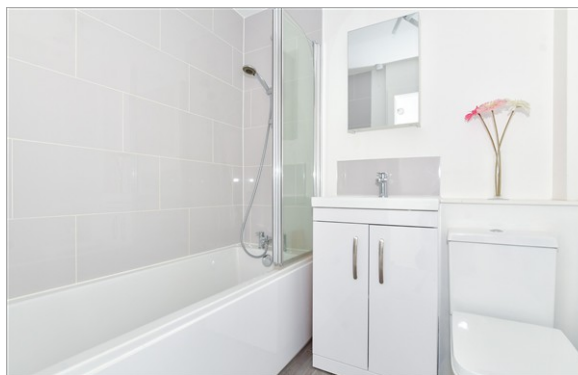

En-Suite Shower Room

Bedroom 2: 12'6 x 7'10 (3.81m x 2.39m)

Bedroom 3: 11'10 x 8'1 (3.61m x 2.47m)

Bedroom 4: 10'5 x 8'7 (3.18m x 2.62m)

Bedroom 5: 9'5 x 7'10 (2.87m x 2.39m)

Bathroom

OUTSIDE

Driveway

Front & Rear Gardens

Summerhouse: 10'9 x 10'0 (3.28m x 3.05m)

Shed: 10'10 x 5'3 (3.30m x 1.60m)

Main features

- Beautifully presented throughout
- An en-suite shower room & a useful cloakroom add luxury to the home
- Entertain & dine in style in the wonderful kitchen/dining/family area
- Lovely low maintenance rear garden with tree view
- Envious tucked away setting in a quiet Close