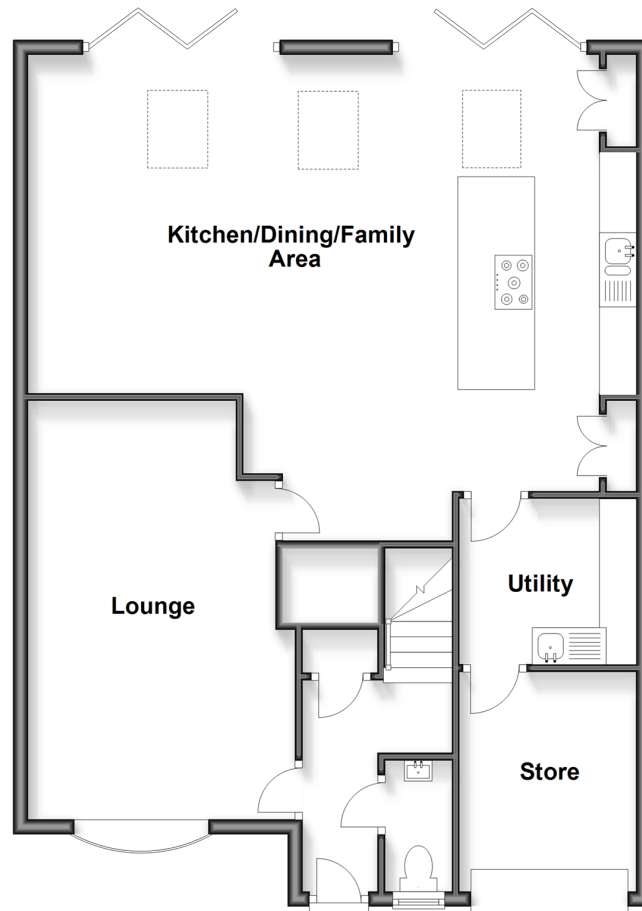

Approx. 89.6 sq. metres (964.0 sq. feet)

First Floor

Approx. 62.3 sq. metres (671.0 sq. feet)

Accommodation

GROUND FLOOR

Entrance Hall

Cloakroom

Lounge: 18'7 (5.67m) x 11'9 (3.58m) narrowing to 9'2 (2.80m)

Kitchen/Dining/Family Area: 27'0 (8.24m) x 20'7 (6.28m) narrowing to 14'10 (4.52m)

Utility: 7'10 x 7'4 (2.39m x 2.24m)

Store: 9'5 x 8'0 (2.87m x 2.44m)

FIRST FLOOR

Landing

Bedroom 1: 12'0 x 9'7 (3.66m x 2.92m)

En-Suite Shower Room

Bedroom 2: 12'6 x 7'10 (3.81m x 2.39m)

Bedroom 3: 11'10 x 8'1 (3.61m x 2.47m)

Bedroom 4: 10'5 x 8'7 (3.18m x 2.62m)

Bedroom 5: 9'5 x 7'10 (2.87m x 2.39m)

Bathroom

OUTSIDE

Driveway

Front & Rear Gardens

Summerhouse: 10'9 x 10'0 (3.28m x 3.05m)

Shed: 10'10 x 5'3 (3.30m x 1.60m)

Main features

- Beautifully presented throughout
- An en-suite shower room & a useful cloakroom add luxury to the home
- Entertain & dine in style in the wonderful kitchen/dining/family area
- Lovely low maintenance rear garden with tree view
- Envious tucked away setting in a quiet Close