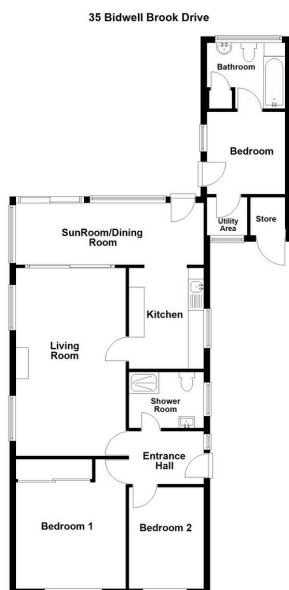

Little Acres, 35 Bidwell Brook Drive, Broadsands Park, Paignton, TQ4 7NF

£385,000

🛏️ 3 🚿 1 🚗 1

- EXTENDED DETACHED BUNGLAOW
- COMMANDING CORNER PLOT
- LIVING ROOM
- GUEST/RELATIVE SUITE (FORMERLY GARAGE)
- LOVELY GARDENS
- EVER POPULAR BROADSANDS PARK
- IMMACULATELY PRESENTED
- KITCHEN EXTENDING INTO DINING ROOM
- G/C/HEATING & D/GLAZING
- AMPLE PARKING

An exceptional detached bungalow occupying a commanding corner plot in sought-after Broadsands Park. Extended and remodelled to a high standard, this superb home offers stylish and versatile accommodation ideal for modern living. Features include an impressive wrap-around kitchen opening into a bright sunny dining area, a welcoming lounge with views towards the sea, two generous double bedrooms, entrance hallway and a quality refitted contemporary shower room. The garage has been expertly converted into a guest/dependant relative suite with en-suite bathroom and separate utility area. Further benefits include gas central heating, double glazing and attractive décor throughout. Outside are easy maintenance gardens and secluded, sunny patio areas perfect for relaxing or entertaining. Long driveway with ample off road parking. Conveniently located close to shops, doctors and bus services.