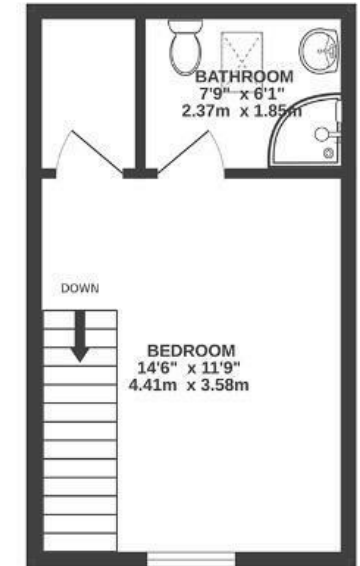

Pump House Close

BEDMINSTER DOWN

APPROXIMATE FLOOR AREA
87 SQM / 933 SQFT

GROUND FLOOR

FIRST FLOOR

SECOND FLOOR

Boardwalk

Old Pump House