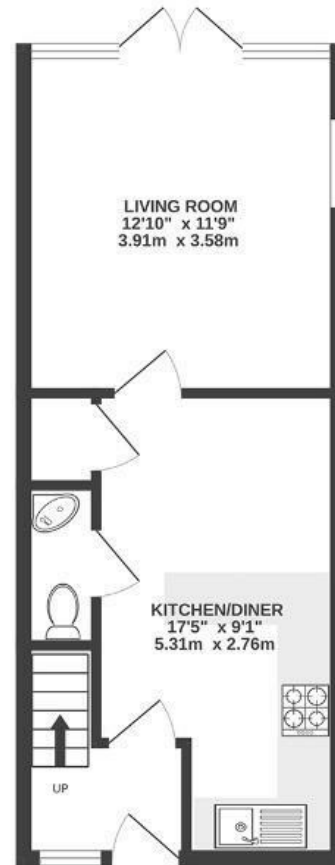

Pump House Close

BEDMINSTER DOWN

APPROXIMATE FLOOR AREA
87 SQM / 933 SQFT

GROUND FLOOR

FIRST FLOOR

SECOND FLOOR

Boardwalk

Old Pump House