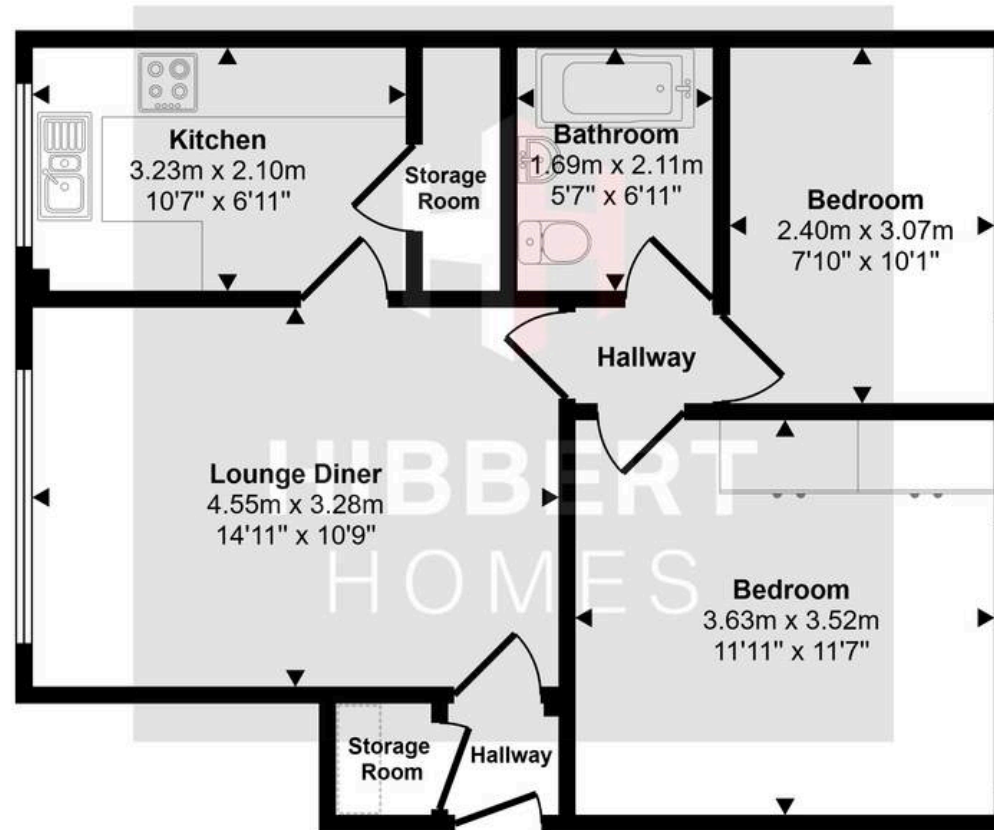

The property itself comes beautifully presented throughout, with ample natural light highlighting the quality fittings and fixtures. The large living dining room is a great feature of the property, with a separate kitchen. Two good bedrooms offer flexibility and both are supplemented by the modern bathroom.

## Alma Road

Sale

- NO ONWARDS CHAIN
- Ground floor maisonette
- Bright and modern accommodation
- Living dining room with separate kitchen
- Two good bedrooms
- Private courtyard garden
- Short walk to local shops and amenities
- Garage and off-road parking

Council Tax band: B

Tenure: Leasehold

EPC Energy Efficiency Rating: TBC

Approx Gross Internal Area  
53 sq m / 568 sq ft

## Floorplan

 Denotes head height below 1.5m

This floorplan is only for illustrative purposes and is not to scale. Measurements of rooms, doors, windows, and any items are approximate and no responsibility is taken for any error, omission or mis-statement. Icons of items such as bathroom suites are representations only and may not look like the real items. Made with Made Snappy 360.