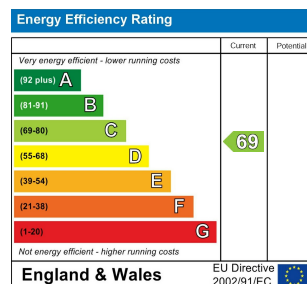

5 Bed
House - Mid
Terrace
located in

£2,600 Per month

DIRECTIONS

CONTACT

62 Church Road
Hove
East Sussex
BN3 2FP

E: lettings@taylormichael.agency
T:
<https://taylormichael.agency/>

TAYLOR
MICHAEL
STUDENTS