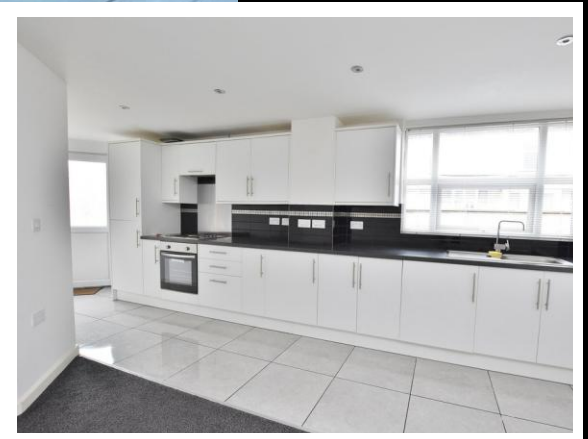

**EDWARD KNIGHT**  
ESTATE AGENTS

**BRIDGET STREET, RUGBY 1 BEDROOM**  
**£750 PCM – FEES APPLY EPC D**