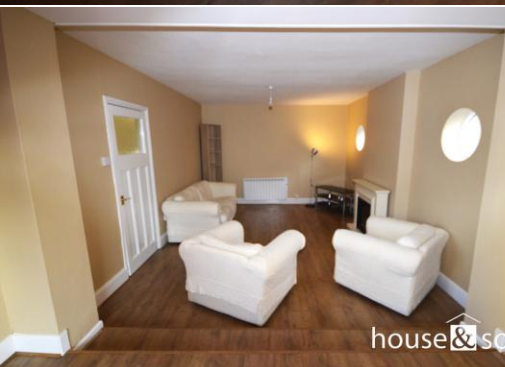

**LET BY**

2 DOUBLE BEDROOMS

ELECTRIC HEATING

DOUBLE GLAZING

MOSTLY FURNISHED (NO BEDS)

ROOF TERRACE

£1,100 pcm

house & son