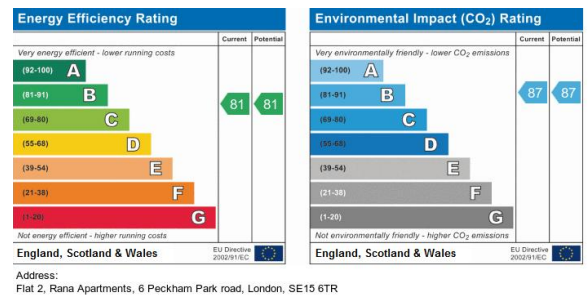

Viewings

By Appointment only

Council Tax Band

Band

Local Authority

Southwark London Borough Council

Registered Office

Suite C, 36-40 Copperfield Road, London,
E3 4RR /08050057