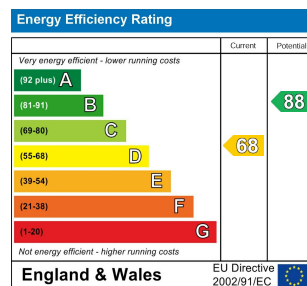

TAYLOR
MICHAEL
STUDENTS

5 Bed
House - Terraced
located in

£2,900 Per month

TAYLOR
MICHAEL
STUDENTS

DIRECTIONS

CONTACT

62 Church Road
Hove
East Sussex
BN3 2FP

E: lettings@taylormichael.agency
T:
<https://taylormichael.agency/>