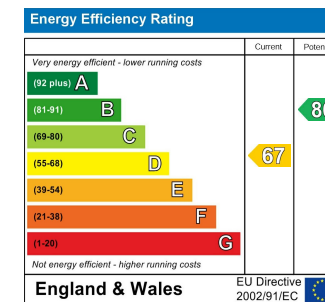

Call us on

0191 5121223

admin@carterpropertyservices.co.uk

www.carterpropertyservices.co.uk

Council Tax Band

A

Agents Note: Whilst every care has been taken to prepare these particulars, they are for guidance purposes only. All measurements are approximate and are for general guidance purposes only and whilst every care has been taken to ensure their accuracy, they should not be relied upon and potential buyers are advised to recheck the measurements.