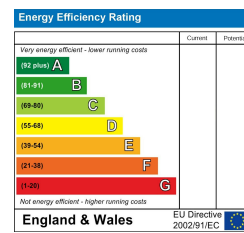

Room 1
2 Robertson Close
Shenley Church End
Milton Keynes
MK5 6EB

£650 PCM

To view this property call Carters on 01908265200 or email admin@cartersrentals.com

Viewing Arrangements

 01908265200

 admin@cartersrentals.com