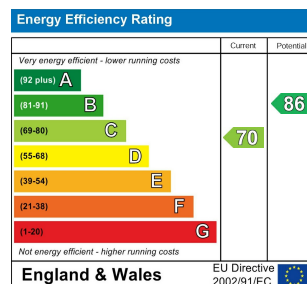

DIRECTIONS

CONTACT

62 Church Road
Hove
East Sussex
BN3 2FP

E: lettings@taylormichael.agency
T:
<https://taylormichael.agency/>

**TAYLOR
MICHAEL**
STUDENTS