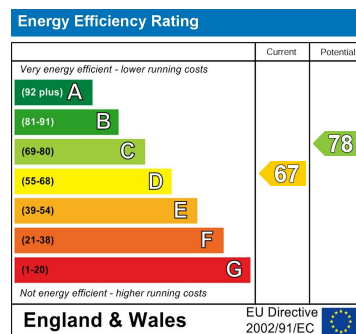

2 Bed  
House

located in  
Wolsey Avenue,  
Doncaster

£800

**Moss**  
PROPERTIES

DIRECTIONS

CONTACT

White Rose Way  
Doncaster  
South Yorkshire

E: [info@mosspm.co.uk](mailto:info@mosspm.co.uk)  
T: 01302 730077  
[www.mosspm.co.uk](http://www.mosspm.co.uk)