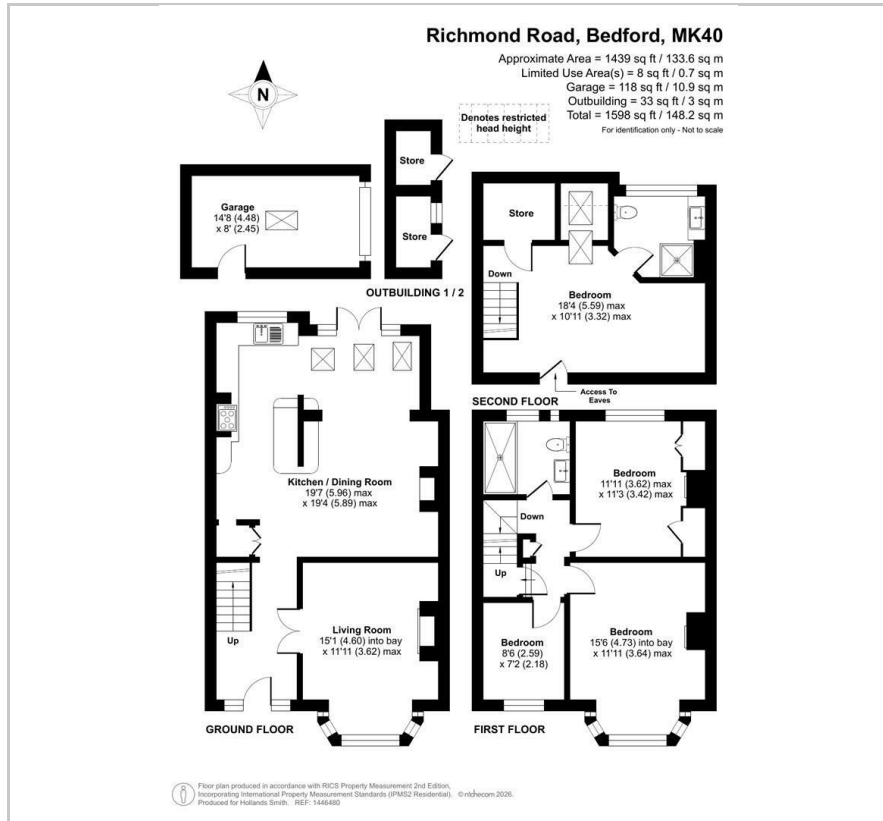

## Floor Plan

## Area Map

## Viewing

Please contact our Bedford Office on 01234 216612 if you wish to arrange a viewing appointment for this property or require further information.

Occupying a popular residential position just across the road from the 'Castle Quarter' of the town, this bay fronted terraced home offers bright, spacious and adaptable accommodation arranged over three floors. Extended to the rear, there is now an open plan kitchen/family room with underfloor heating and French doors opening onto the garden. The kitchen area has plenty of storage space, Granite worktops and some built in appliances and Velux windows provide additional light. The self-contained front sitting room has glazed double doors, a deep bay window with double glazed units and a fireplace. The first floor has two double bedrooms both with fireplaces, a single bedroom/study (currently used as a dressing room) and a recently fitted shower room with large walk-in shower. The main bedroom occupies the top floor and has the benefit of an en-suite shower room and extra storage in the eaves. Heating is by gas to radiators from a combination boiler. Outside, there is a pretty, walled garden which is low maintenance and has two brick-built storage sheds. Gated access to the rear leads to a shared driveway and the rare benefit of a detached single garage with power.