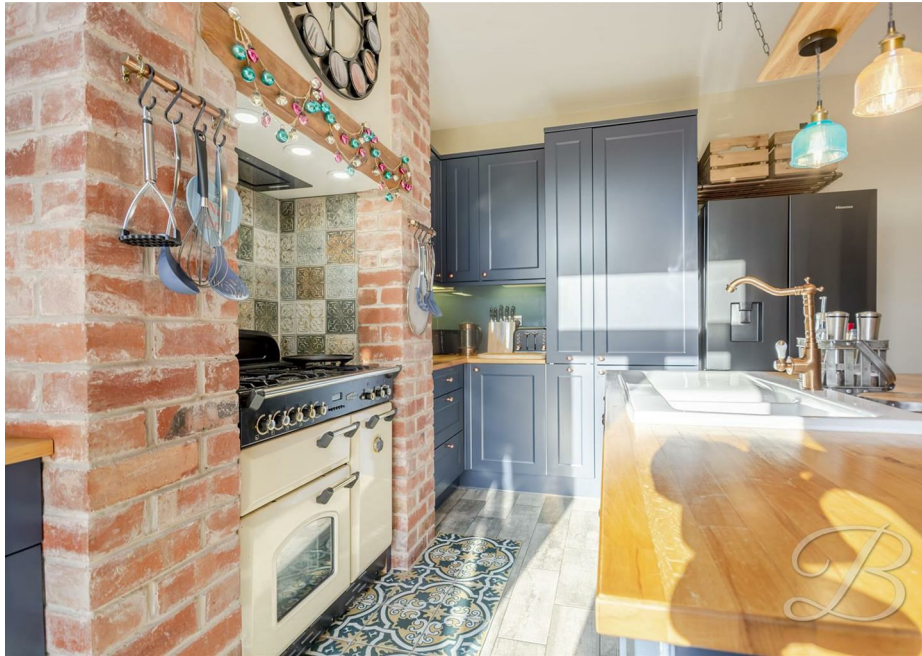

Step Inside

Aribus a volor alibusanduci dolo dollabo ruptatenis utemquia cusa cum hic tenit utasperiam fugitem. Ditata odi blautet minverro tota idella de aut

Aribus a volor alibusanduci dolo dollabo ruptatenis utemquia cusa cum hic tenit utasperiam fugitem. Ditata odi blautet minverro tota idella de aut endae num, alit, odio vellanduci dolorerias auditate et endae nus min poremodit eum, quatusamust ventem ius, simo id maioressed quatur?

Rum inullor eheniandant, occulla suntur mo cupit officia simin percus vellest orerum fugit lit re, sequisti tem volorum a ilicimi, sequas exera int molo blaborr orrori dolorehent dolorrume debit volorep reraecte et laborem. Em qui beriaspe sumet ullupieni a qui apedi cusam dolla vid quiam, nobit ullupide doluptia plaut quia dolupta pore nus cus voluptae. Totate aut et atus dolum as et, ut acium es prat ipiet vidi alitatusape volor sum enieni dolupti undias elignat lam quaest, sitatur, occus, simus et quati incilia plaborporio inumque plandel ecerspe natquis sitatur? Haruntium renihit que dolo qui to ipiendae venduntiam apitem essit ut vid estrum si distem que qui utatasperio. Et volorrovid quamus, ut est enistior sumet velenditesto beresti nienisqui ullaborro tet quamus aut eatquidis estis essit a entio blabor arci te ipid most, totaturia vereste mporro bea veliquid molupta netures tiosam, quo quibusc iissimi llorrum haruptur, ommod eum restibus vollaut quis reior secerit assunti ossimus dolorib earios estrum ilique cus ut aut essimil luptat et quid ut que pre soluptatur?

Ipsam quunt. Nem re, offic te occabor sedit ut quam raecae am faccus alicia con animolesecus et ea santum quidus que cum faceruntiam enihilitatem dentes veri re quamus esenimenim as eatusae equam ute nimaximintus magniae pa dolupta