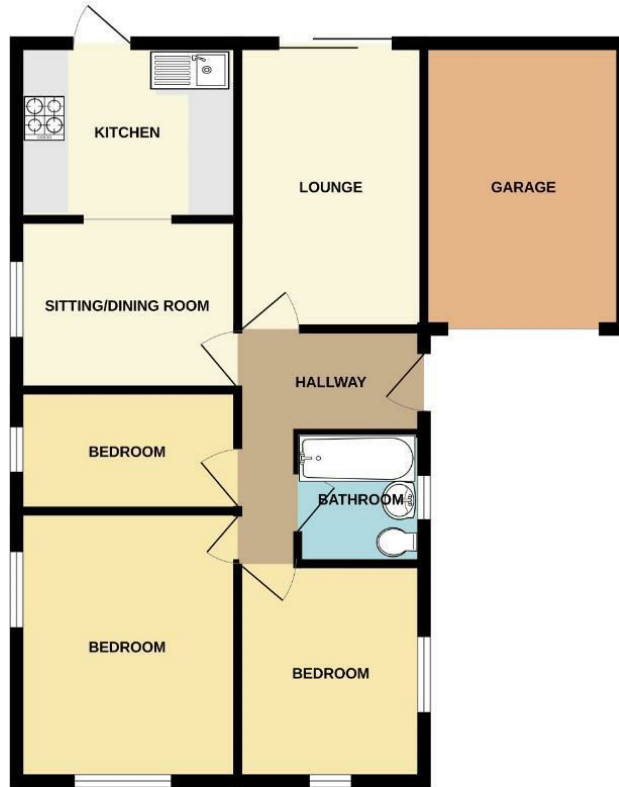

GROUND FLOOR