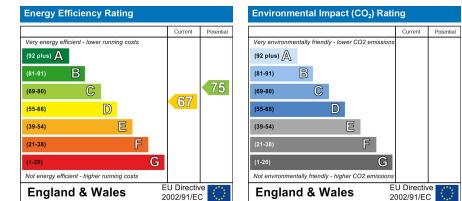

GROUND FLOOR