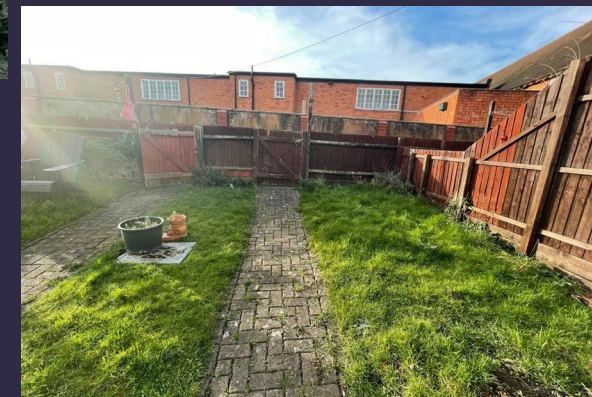

Lettings

Peter Clarke

IN ASSOCIATION WITH

Winkworth

- Two bedroom mid-terrace house
- Conveniently located for town
- Sitting room
- Kitchen with some appliances
- Downstairs bathroom
- Small garden area
- To let on an unfurnished basis. Sorry no smokers
- Holding deposit £253.84
- PREVIOUS MARKETING IMAGES HAVE BEEN USED
- AVAILABLE JUNE