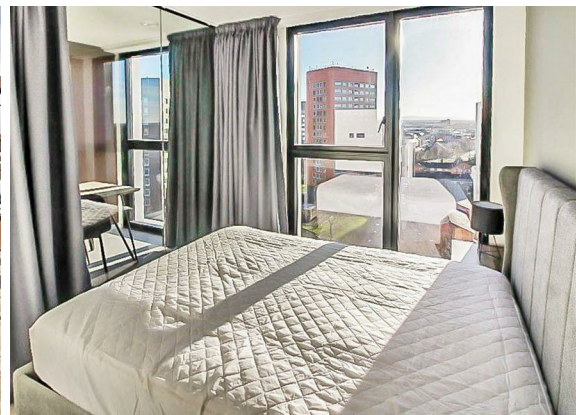

**1 Bed
Apartment
located in**

£1,125 Per Month

 **NPP
RESIDENTIAL**

EPC Rating: B
Council Tax Band: D

DIRECTIONS

CONTACT

22 Lloyd Street
Manchester
M2 5WA

E: info@nppresidential.co.uk
T: 0161 639 0059
<https://nppresidential.co.uk/>