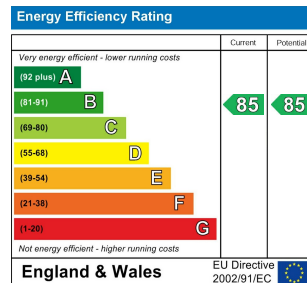

**1 Bed
Apartment
located in**

£1,125 Per Month

 **NPP
RESIDENTIAL**

EPC Rating: B
Council Tax Band: D

DIRECTIONS

CONTACT

22 Lloyd Street
Manchester
M2 5WA

E: info@nppresidential.co.uk
T: 0161 639 0059
<https://nppresidential.co.uk/>