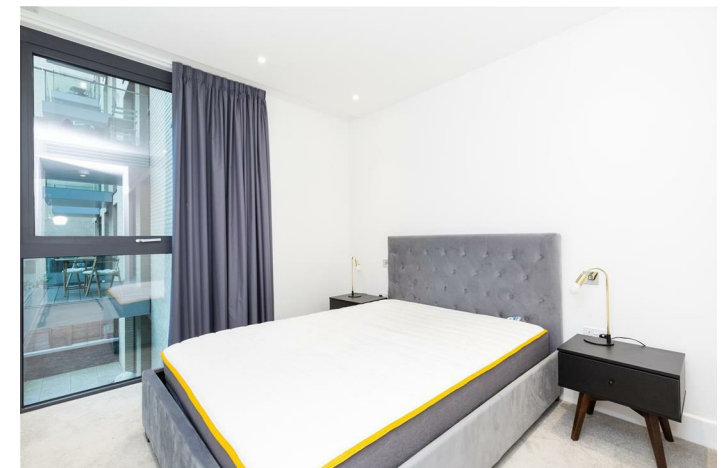

Furnished

Council Tax Band: F

Available: 26th June 2026