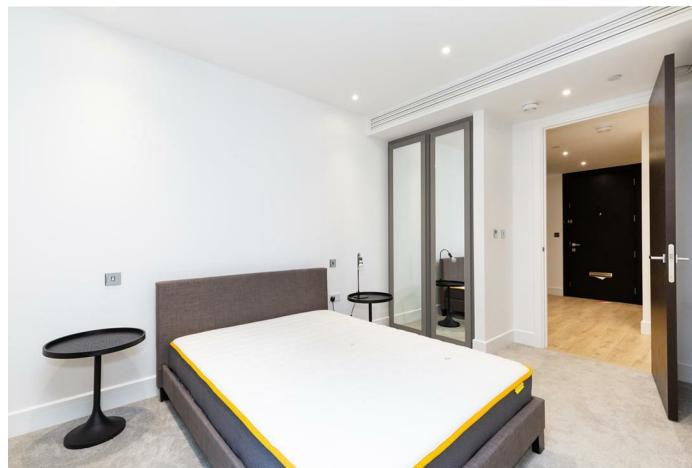

Furnished

Council Tax Band: F

Available: 26th June 2026