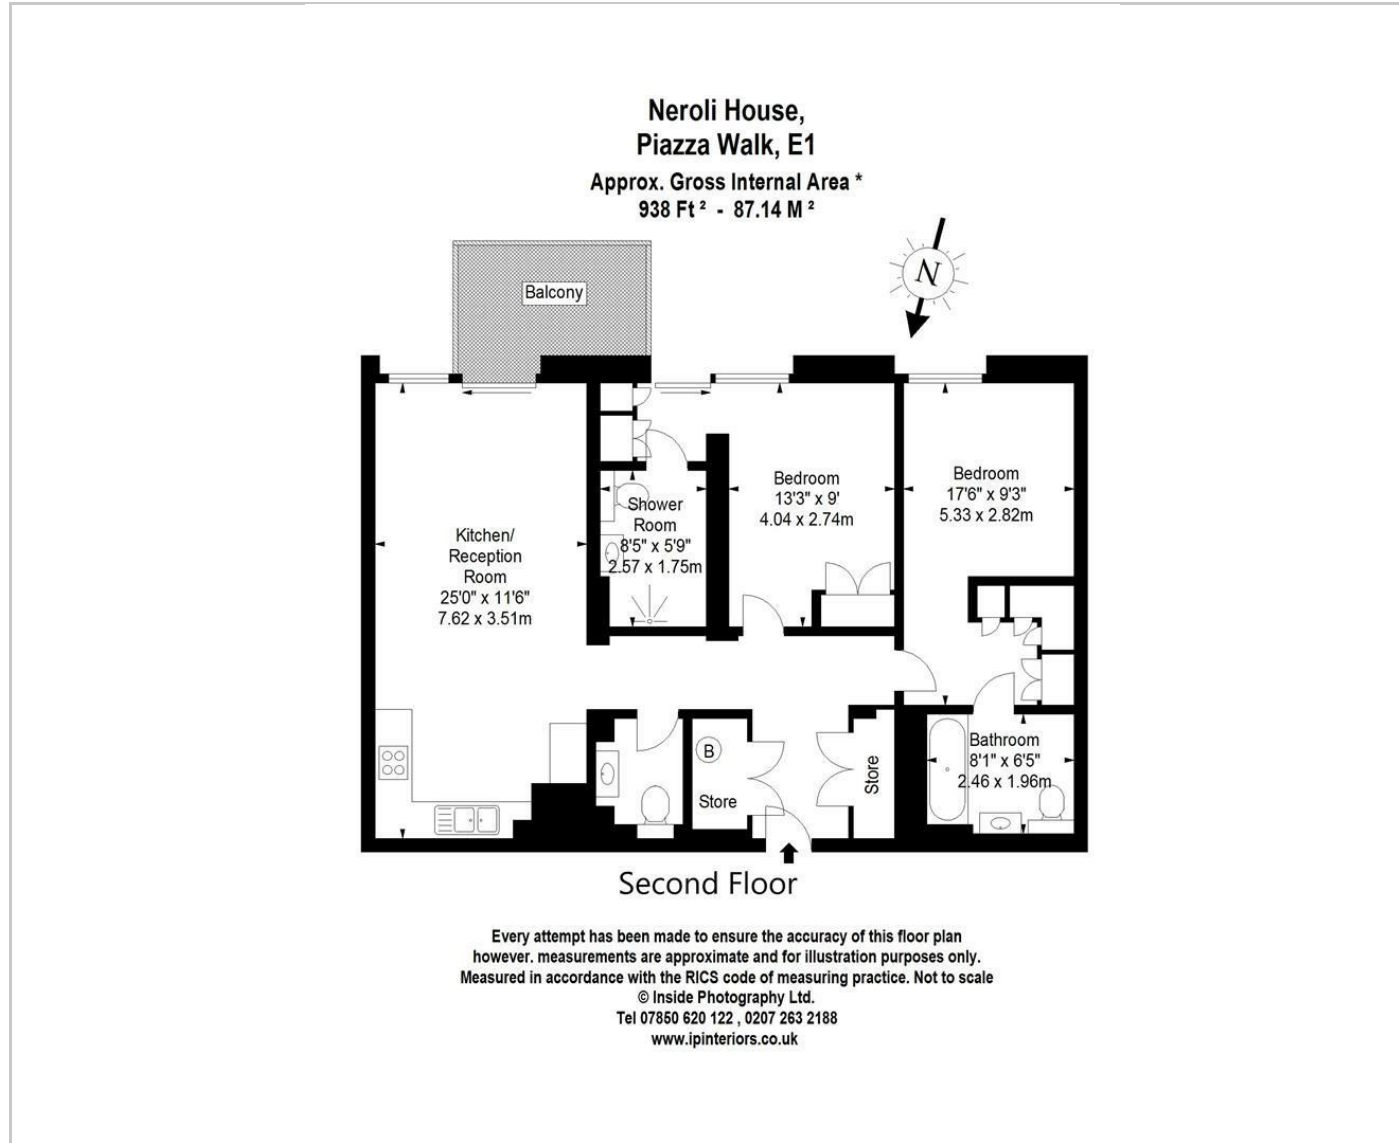

Spanning across 938 sq ft, this apartment provides ample space for all your needs. The sleek design and contemporary finishings make this property a true gem in the heart of the city.

Located in a vibrant neighbourhood with easy access to amenities, restaurants, and transportation links, Neroli House offers the best of city living. Don't miss the opportunity to make this apartment your new home sweet home in London.

## Floor Plans