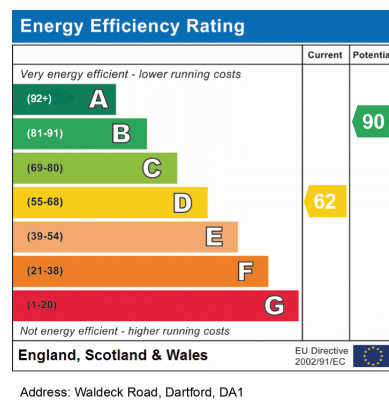

Waldeck Road, Dartford, DA1

£1,400 pcm

AJR Property
2 Bellegrove Road, Welling DA16 3PR
T: +442083040666 | E: hello@ajrproperty.com
<http://www.ajrproperty.com/>

AJR Property
2 Bellegrove Road, Welling DA16 3PR
T: +442083040666 | E: hello@ajrproperty.com
<http://www.ajrproperty.com/>