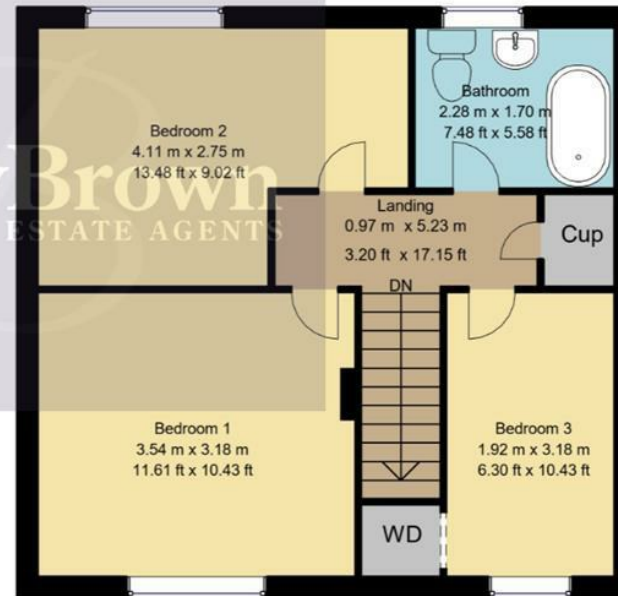

Ground Floor
60sq.m/649.91sq.ft
Approx

First Floor
42sq.m/448.95sq.ft
Approx

Whilst every attempt has been made to ensure the accuracy of the floor plan contained here, no responsibility is taken for incorrect measurements of doors, windows, appliances and room or any error, omission or misstatement. Exterior and interior walls are drawn to scale based on interior measurements. Any figure given is for initial guidance only and should not be relied on as basis of valuation. These plans are for marketing purposes only and should be used as such by any prospective purchase. Specially no guarantee is should not be relied on as a basis of valuation. These plans are for marketing purposes only and should be used as such by any prospective purchase. Specifically no guarantee is given on the total square footage of the property if quoted on this plan.