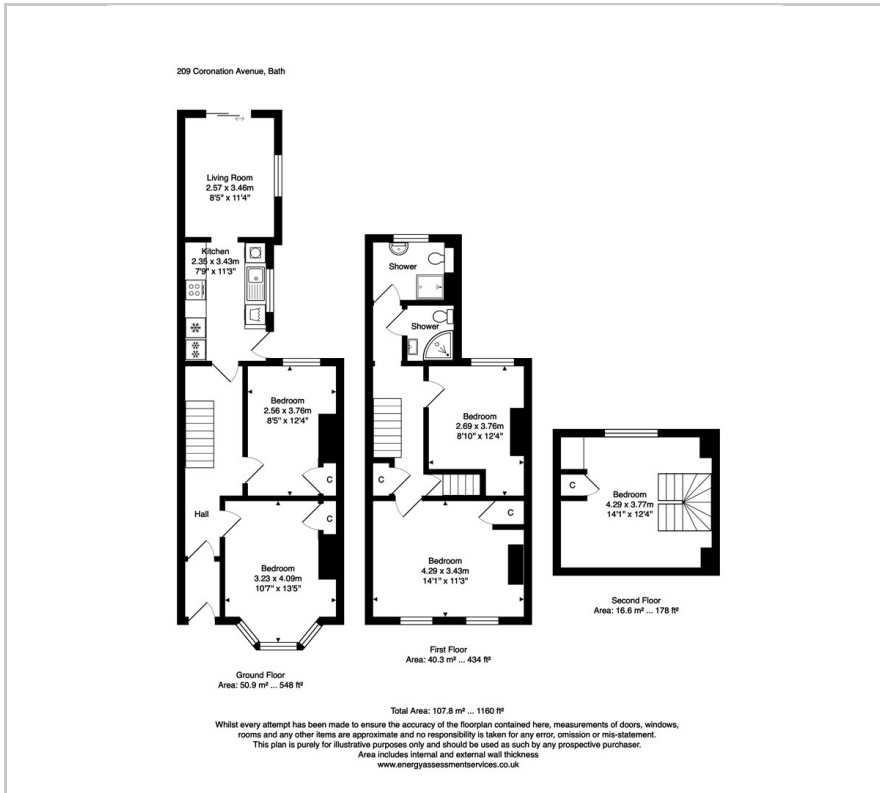

Floor Plan

Energy Efficiency Graph

Please give us Feedback

These particulars, whilst believed to be accurate are set out as a general outline only for guidance and do not constitute any part of an offer or contract. Intending purchasers should not rely on them as statements of representation of fact, but must satisfy themselves by inspection or otherwise as to their accuracy. No person in this firm's employment has the authority to make or give any representation or warranty in respect of the property.