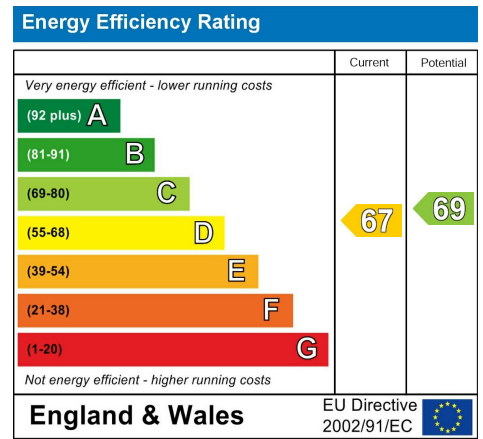

Energy Efficiency Graph