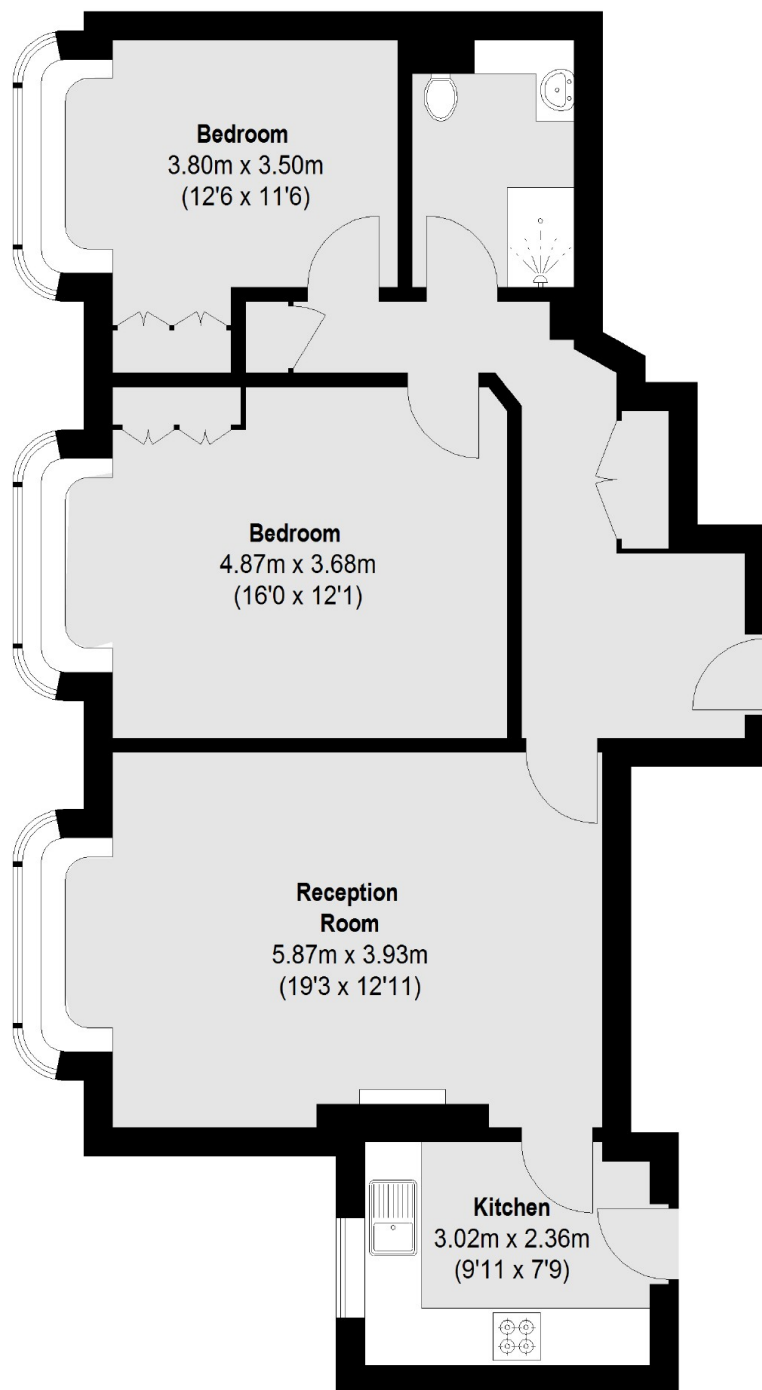

Kensington Park Road, W11

£1,050 Per week

This fantastic two double bedroom one bathroom flat is situated on the fourth floor of a period mansion block. The property benefits from lift access, bespoke separate kitchen and access to the Ladbroke Square Gardens.

Features

- Two Double Bedrooms
- Modern Shower Room
- Separate Bespoke Kitchen
- Built In Storage
- Lift Access
- Fourth Floor

Kensington Park Road, W11

Kensington Park Road, London, W11

Total area (approx.): 74.65 sq. m (804 Sq. ft)