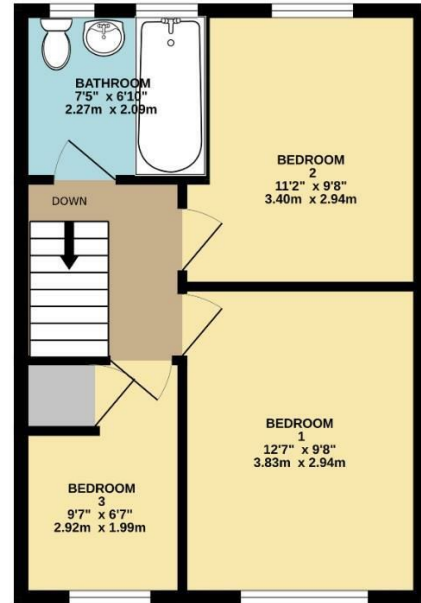

1ST FLOOR
384 sq.ft. (35.7 sq.m.) approx.

TOTAL FLOOR AREA : 769 sq.ft. (71.4 sq.m.) approx.