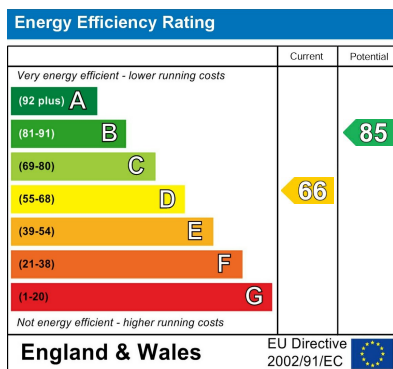

HUNTERS®

HERE TO GET *you* THERE

TOTAL FLOOR AREA : 769 sq.ft. (71.4 sq.m.) approx.

EPC

Map

Details

Type: House - End Terrace Beds: 3 Bathrooms: 1 Receptions: 1 Tenure: Freehold