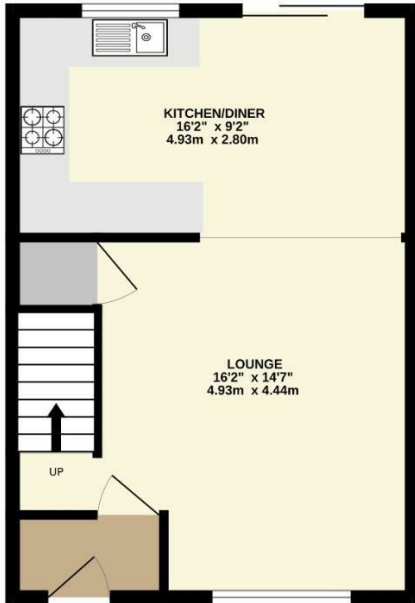

HUNTERS®

HERE TO GET *you* THERE

GROUND FLOOR
384 sq.ft. (35.7 sq.m.) approx.