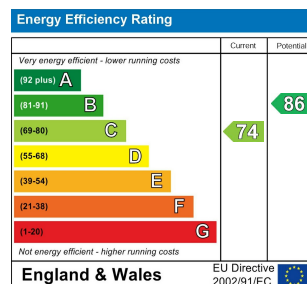

5 Bed
House - Terraced
located in

£3,250

TAYLOR
MICHAEL
STUDENTS

DIRECTIONS

CONTACT

62 Church Road
Hove
East Sussex
BN3 2FP

E: lettings@taylormichael.agency
T:
<https://taylormichael.agency/>

TAYLOR
MICHAEL
STUDENTS