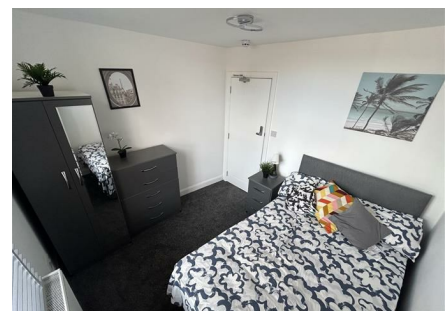

208 Mount Pleasant,
Redditch, B97 4JL
£575 Per Month

HMO Room | Fully Furnished | En-Suite | Local Amenities | Utility Bills Included

- HMO Room
- En-Suite
- Utility Bills Included
- Fully Furnished
- Local Amenities