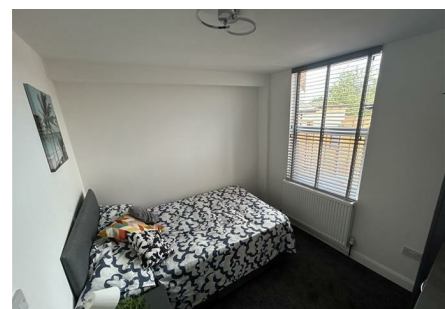

208 Mount Pleasant,
Redditch, B97 4JL
£575 Per Month

HMO Room | Fully Furnished | En-Suite | Local Amenities | Utility Bills Included

- HMO Room
- En-Suite
- Utility Bills Included
- Fully Furnished
- Local Amenities