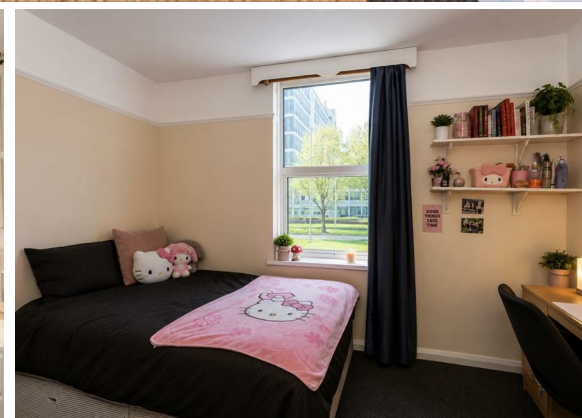

5 Bed
House - Semi-
Detached
located in

£2,800 Per month

TAYLOR
MICHAEL
STUDENTS

DIRECTIONS

CONTACT

62 Church Road
Hove
East Sussex
BN3 2FP

E: lettings@taylormichael.agency
T:
<https://taylormichael.agency/>