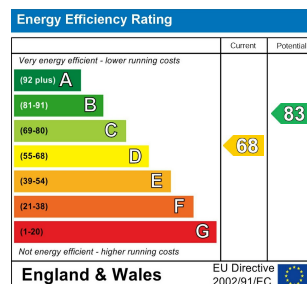

5 Bed
House - Semi-
Detached
located in

£2,800 Per month

TAYLOR
MICHAEL
STUDENTS

DIRECTIONS

CONTACT

62 Church Road
Hove
East Sussex
BN3 2FP

E: lettings@taylormichael.agency
T:
<https://taylormichael.agency/>