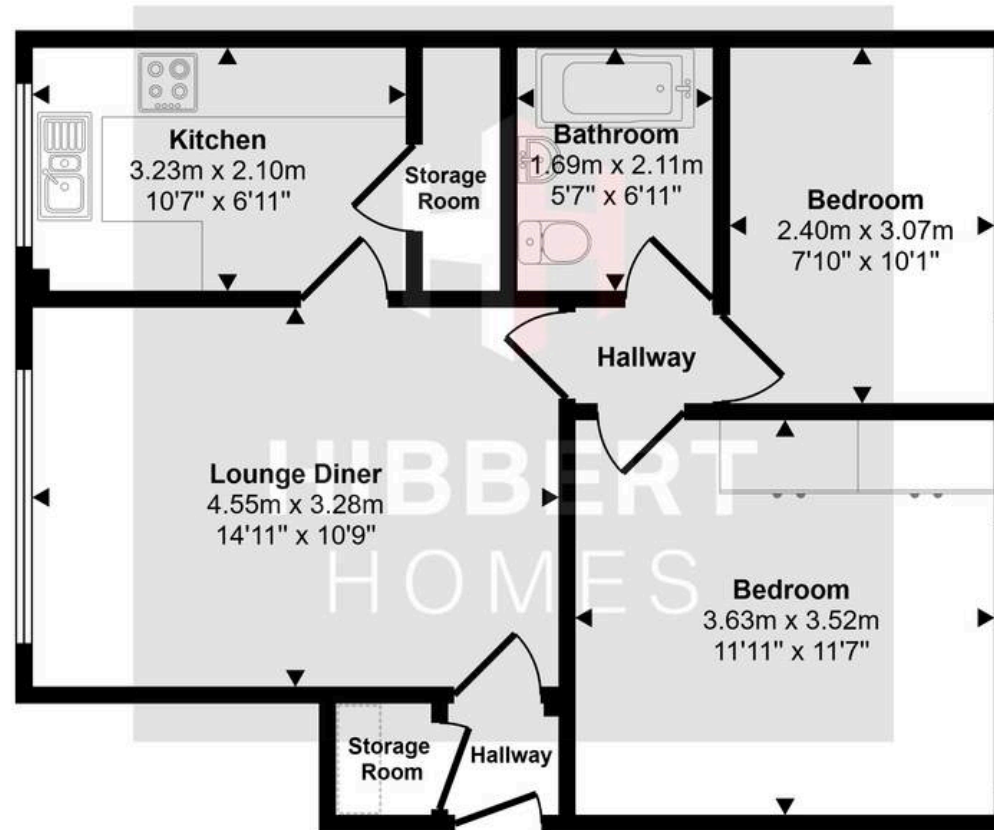

The property itself comes beautifully presented throughout, with ample natural light highlighting the quality fittings and fixtures. The large living dining room is a great feature of the property, with a separate kitchen. Two good bedrooms offer flexibility and both are supplemented by the modern bathroom.

Alma Road

Sale

- NO ONWARDS CHAIN
- Ground floor maisonette
- Bright and modern accommodation
- Living dining room with separate kitchen
- Two good bedrooms
- Private courtyard garden
- Short walk to local shops and amenities
- Garage and off-road parking

Council Tax band: B

Tenure: Leasehold

EPC Energy Efficiency Rating: TBC

Approx Gross Internal Area
53 sq m / 568 sq ft

Floorplan

 Denotes head height below 1.5m

This floorplan is only for illustrative purposes and is not to scale. Measurements of rooms, doors, windows, and any items are approximate and no responsibility is taken for any error, omission or mis-statement. Icons of items such as bathroom suites are representations only and may not look like the real items. Made with Made Snappy 360.