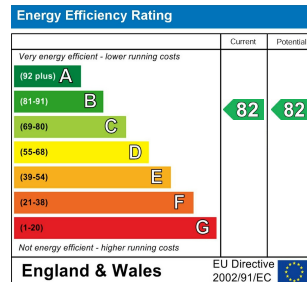

1 Bed
Apartment
located in

£1,050 Per Month

EPC Rating: B
Council Tax Band: B

DIRECTIONS

CONTACT

22 Lloyd Street
Manchester
M2 5WA

E: info@nppresidential.co.uk
T: 0161 639 0059
<https://nppresidential.co.uk/>