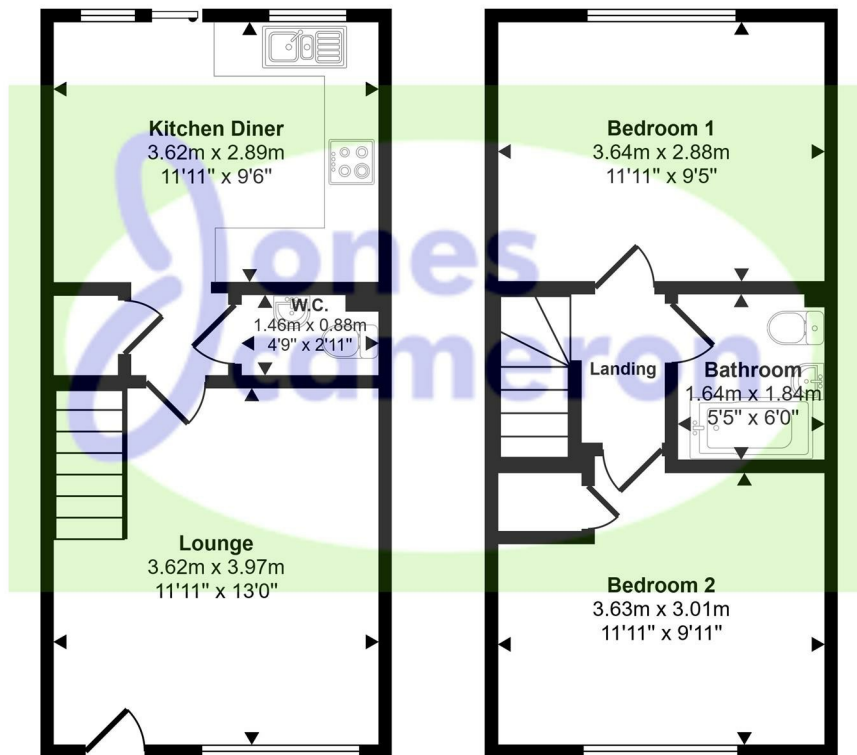

Upon entering, you are welcomed into a well-proportioned reception room, perfect for relaxing or entertaining guests. The space is filled with natural light, creating a warm and inviting atmosphere. The house features two comfortable bedrooms, providing ample space for rest and relaxation. The layout is thoughtfully designed to maximise the use of space, ensuring that every corner of the home is functional and welcoming.

Ground Floor
Approx 29 sq m / 313 sq ft

First Floor
Approx 29 sq m / 315 sq ft