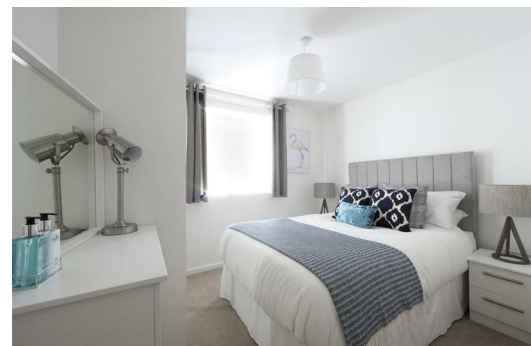

Heyfields, Manchester, M28 3YN

£885 Per Month

Feast your eyes on our Roosevelt apartments. Perfect for singles or a couple, they feature a contemporary open plan kitchen, living and dining area, a beautiful double bedroom with fitted wardrobe, and a sizeable bathroom. Energy efficient, these apartments have quality flooring and blinds throughout. Secure as they are comfortable, you also benefit from feature fitted alarm systems and secure-by-design windows and doors.

Introducing the Roosevelt apartment. This light, modern one bedroom apartment is the perfect size for someone living alone or a couple sharing. The Roosevelt features a contemporary open plan kitchen, living and dining area, a beautiful double bedroom with fitted wardrobe, and a sizeable bathroom.

This apartment comes with quality flooring throughout. Carpets included in the bedroom makes the space feel nice and cosy. The kitchen is fully-fitted with oven, hob, washing machine and fridge-freezer.

Available Now
Deposit: £1,020
Council Tax Band: A
Unfurnished