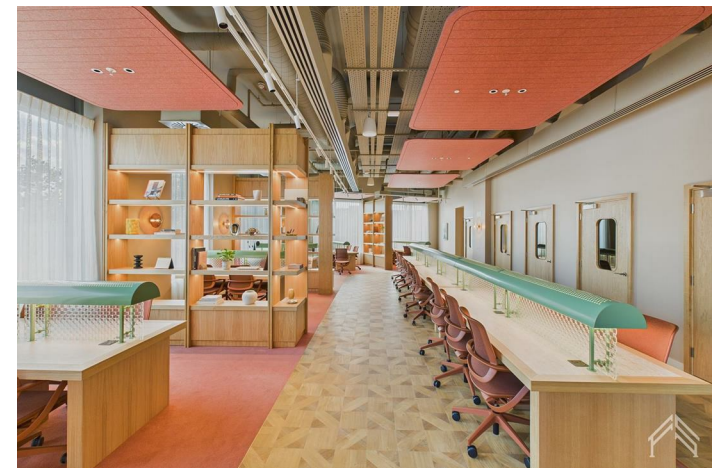

Furnished/unfurnished

Council Tax Band: B

Available: