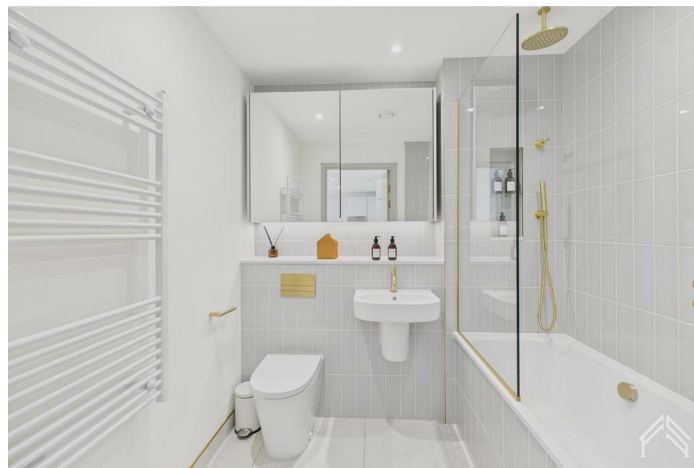

Furnished/unfurnished

Council Tax Band: B

Available: