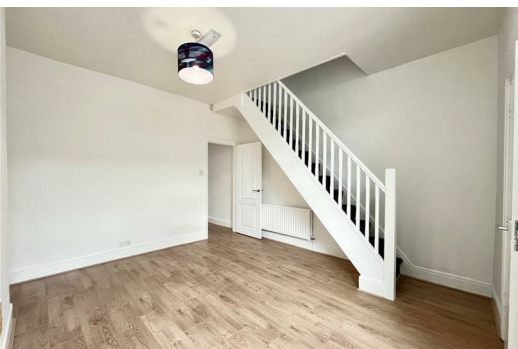

Wythburn Street, Salford

£1,200 PCM

Step inside this recently refurbished TWO bedroom terraced house on Wythburn Street, Salford. The property has been updated throughout, with a clean and modern finish. It offers a practical layout and is ready to move into.

Upon entry, you're greeted with a light, bright entrance hallway that immediately feels welcoming and spacious. There's a cozy front reception room making great space for a lounge or dining room! Beyond this is a versatile reception room that could serve as a dining area, home office, or extra sitting room – basically whatever your heart desires. The modern fitted kitchen sits to the rear, ready for you to whip up anything from a quick breakfast to a Michelin worthy feast!

Upstairs, you'll find a stylish modern bathroom with a three-piece suite, offering a bit of luxury every morning, think spa vibes but without the robe and cucumber slices!
There's a large double master bedroom, and a single second bedroom, each with plenty of space!

Externally, there's a rear yard, perfect for a barbecue, a few potted plants, or a quiet spot to enjoy a cup of coffee without your neighbours judging your garden gnome collection.

Location-wise, it's hard to beat. Literally on the M602, with direct access to the M62, it's a commuter's dream. Manchester city centre and Salford are just minutes away, so whether you're a young family looking for convenience or a professional couple wanting easy links to work and play, this property ticks all the boxes.