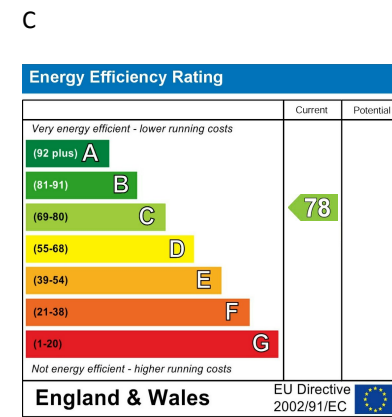

Directions

Viewings

Viewings by arrangement only. Call 02033696888 to make an appointment.

EPC Rating

ML22 11, Leamore Street, London, W6 0BF

£4,200

Leamore Street, London W6 0BF

2

1

1

C

Council Tax Band: F