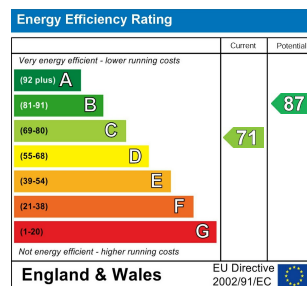

4 Bed
House - Terraced
located in

£2,550 Per month

TAYLOR
MICHAEL

STUDENTS

DIRECTIONS

CONTACT

62 Church Road
Hove
East Sussex
BN3 2FP

E: lettings@taylormichael.agency
T:
<https://taylormichael.agency/>