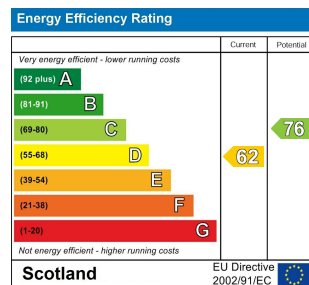

DIRECTIONS

CONTACT

57 Townhead
Kirkintilloch
Glasgow
Lanarkshire
G66 1AA

E:
T: 01415784100
<http://www.randgestateagents.com>

INDEPENDENT FINANCIAL ADVISERS & ESTATE AGENTS