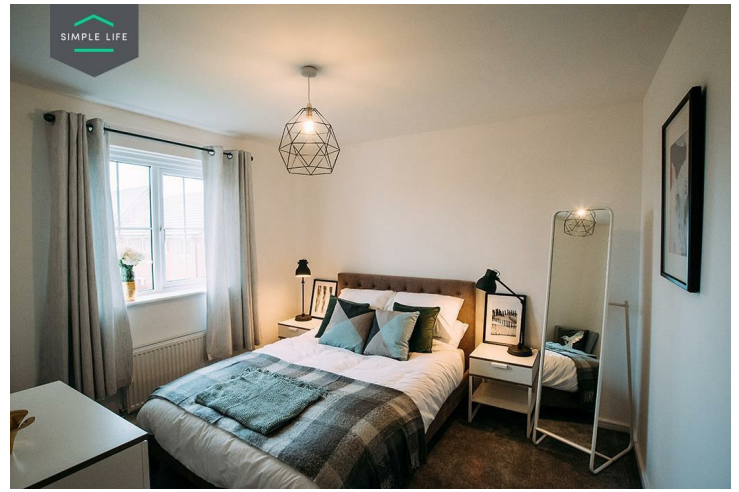

Key Features

- Private driveway
- Fitted wardrobes to master bedroom
- Fridge freezer
- Oven and hob
- Dark ash style worktops
- Security alarm system
- Dishwasher
- Washing/drying machine
- Light wash wood effect flooring
- Modern, white kitchen units

Location