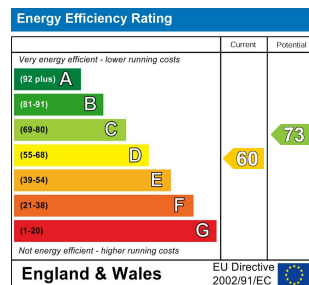

DIRECTIONS

CONTACT

62 Church Road
Hove
East Sussex
BN3 2FP

E: lettings@taylormichael.agency
T:
<https://taylormichael.agency/>

TAYLOR
MICHAEL
STUDENTS