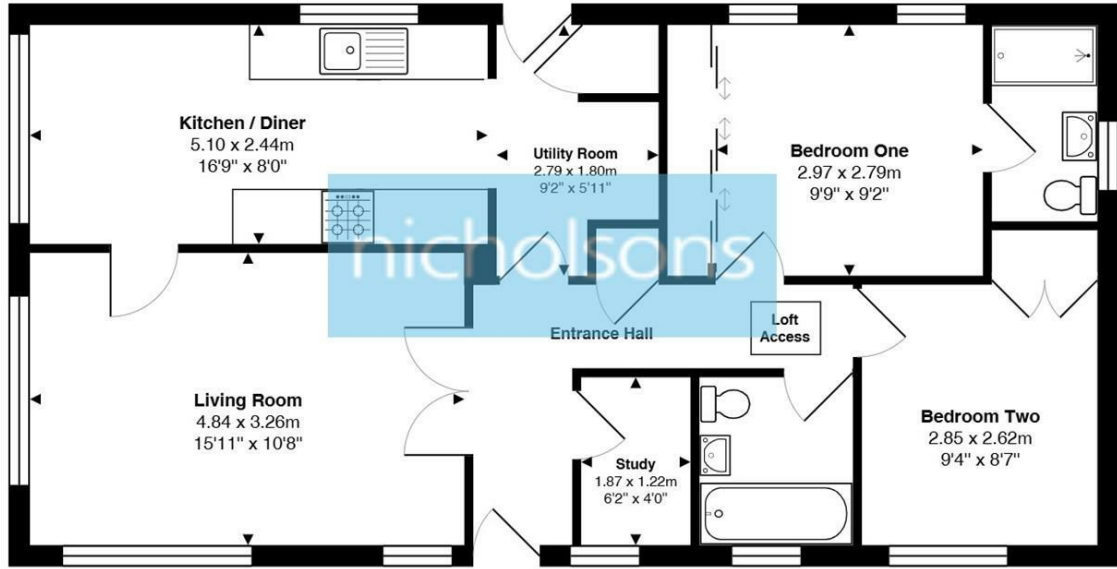

nicholsons

Rustic Glen, Grange Estate
Fleet, GU52

£299,950

nicholsonsproperty.co.uk

Floorplan

Mobile Home

All measurements are approximate and for display purposes only

Area Map