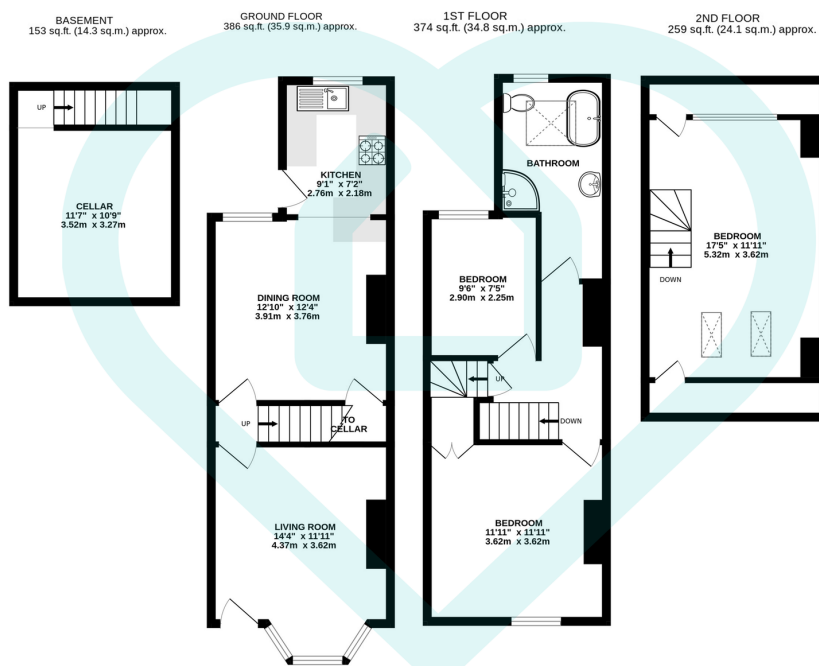

Key Features

- Beautifully presented mid terrace home
- Highly popular Hillsborough road
- Spacious accommodation over multiple levels
- Three bedrooms
- Additional second floor living/dressing space
- Generous family bathroom
- Freestanding bath and separate shower
- Useful cellar space
- Courtyard style garden
- Leasehold with a long lease

TOTAL FLOOR AREA : 1173 sq.ft. (109.0 sq.m.) approx.

This floor plan is for illustrative purposes only. All measurements and layouts are approximations and do not necessarily capture the precise specifications of the property. No responsibility is taken for any error, omission, or misstatement. We always recommend viewing in person to confirm the exact floor plan of a property. Made with Metropix.

Sales | Lettings | New Homes

The MorfittSmith Building
67 Middlewood Road
Hillsborough
Sheffield
S6 4GX

Get in touch - arrange an appointment

0114 232 1764
sales@morfittsmith.co.uk
lettings@morfittsmith.co.uk
newhomes@morfittsmith.co.uk
www.morfittsmith.co.uk

@MorfittSmith
@MorfittSmith
MorfittSmith
Estate & Letting Agent