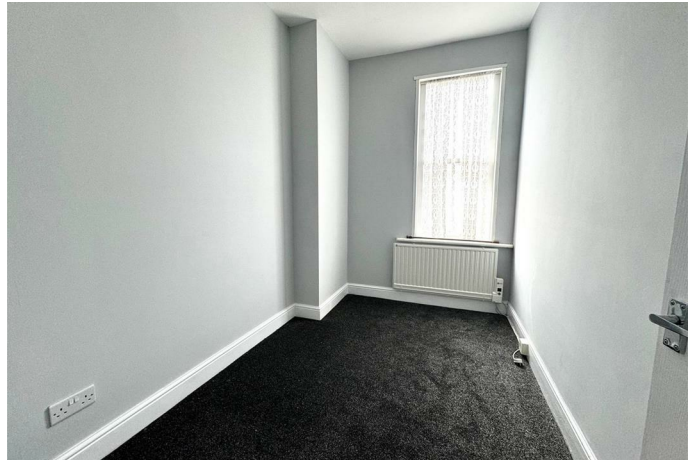

Description

Appointmoor are pleased to offer TWO BEDROOM FIRST FLOOR FLAT with access to a private garden to the rear. Freshly decorated throughout, recently laid carpet, large living room, one double bedroom and one single bedroom. This flat benefits from high ceilings, private rear garden accessed via a side gate, double glazing throughout and electric heating.

The shower room is modern with a large shower, w/c and sink. Call now to arrange a viewing.

Energy Efficiency Rating		
	Current	Potential
Very energy efficient - lower running costs		
(92 plus) A		
(81-91) B		
(69-80) C		
(55-68) D		
(39-54) E		
(21-38) F		
(1-20) G		
Not energy efficient - higher running costs		
		79
	39	
EU Directive 2002/91/EC		

Environmental Impact (CO₂) Rating		
	Current	Potential
Very environmentally friendly - lower CO₂ emissions		
(92 plus) A		
(81-91) B		
(69-80) C		
(55-68) D		
(39-54) E		
(21-38) F		
(1-20) G		
Not environmentally friendly - higher CO₂ emissions		
EU Directive 2002/91/EC		

AGENTS NOTES: Every care has been taken with the preparation of these particulars, but complete accuracy cannot be guaranteed. If there is any point, which is of particular importance to you, please obtain professional confirmation. Alternatively, we will be pleased to check the information for you. All measurements quoted are approximate. Floor plans are not to scale. The Fixtures, Fittings & Appliances have not been tested and therefore no guarantee can be given that they are in working order. Photographs are reproduced for general information, and it cannot be inferred that any item shown is included in the sale.

VIEWINGS: BY APPOINTMOOR ESTATES ONLY