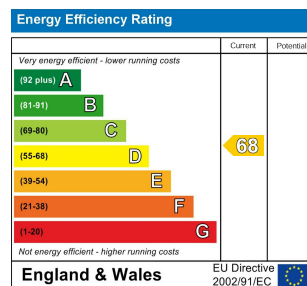

1 Bed
Room
located in

£725 Per month

DIRECTIONS

CONTACT

62 Church Road
Hove
East Sussex
BN3 2FP

E: lettings@taylormichael.agency
T:
<https://taylormichael.agency/>

TAYLOR
MICHAEL
STUDENTS