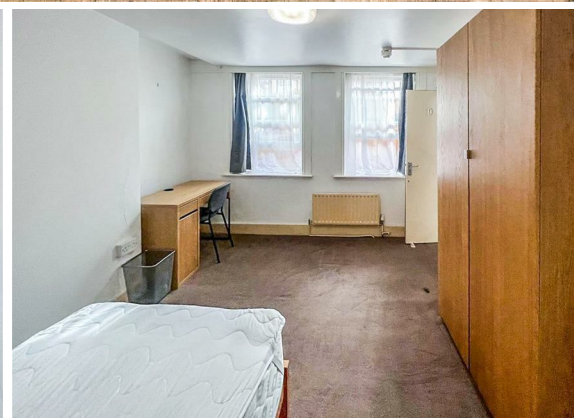

1 Bed
Room
located in

£725 Per month

DIRECTIONS

CONTACT

62 Church Road
Hove
East Sussex
BN3 2FP

E: lettings@taylormichael.agency
T:
<https://taylormichael.agency/>

TAYLOR
MICHAEL
STUDENTS