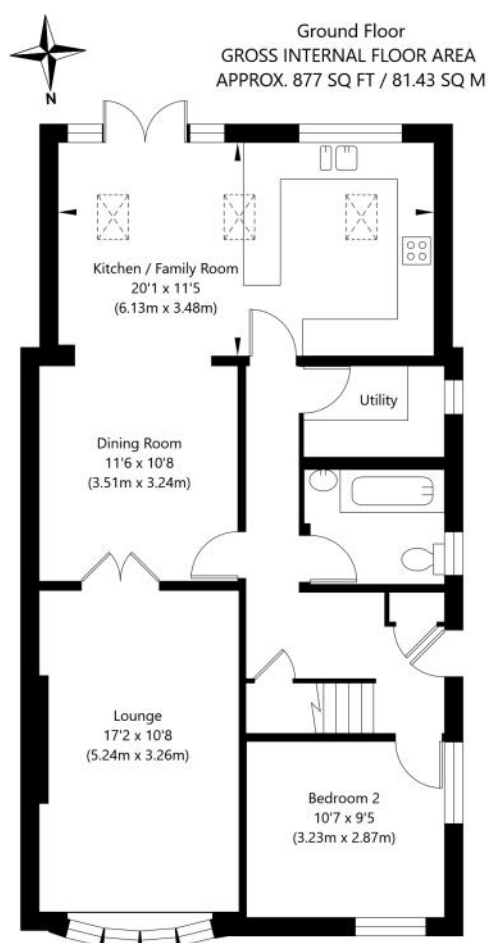

ACCOMMODATION

A fabulous 3 bedroom, 2 bathroom family home offering superb beautifully presented open plan living. There is even a cinema room in the south facing rear garden!

The entrance hall leads to the stylish kitchen/family room which is a wonderful bright open room with French doors opening to the garden. The kitchen is fitted with a range of contemporary high gloss units with worktops incorporating two electric ovens, an induction hob and an integrated dishwasher, fridge/freezer and a wine fridge. The family room flows into the dining room from which double doors open to the spacious formal lounge which has an attractive oriel bay window to the front.

There is also a handy utility room which has spaces for a washing machine and a tumble dryer. In addition, on the ground floor is a double bedroom and the modern family bathroom/WC.

On the first floor is the third bedroom and the impressive the main bedroom which has an ensuite dressing room and a shower room/WC.

Hambleton Way is situated 2.6 miles north of the York city centre in a very popular residential area of Huntington.

COUNCIL TAX

Band C - 2021/2022 Approx £1598.

NOT TO SCALE - FOR ILLUSTRATIVE PURPOSES ONLY
APPROXIMATE GROSS INTERNAL FLOOR AREA 1429 SQ FT / 132.77 SQ M
All Measurements and fixtures including doors and windows are approximate and should be independently verified.