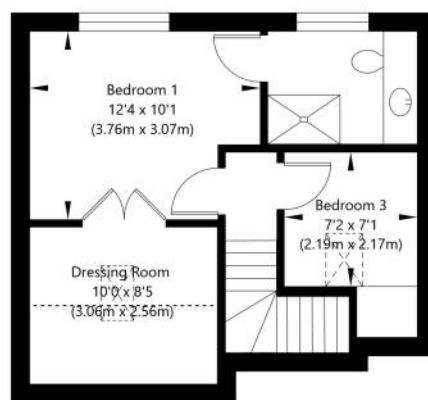

There is also a handy utility room which has spaces for a washing machine and a tumble dryer. In addition, on the ground floor is a double bedroom and the modern family bathroom/WC.

On the first floor is the third bedroom and the impressive the main bedroom which has an ensuite dressing room and a shower room/WC.

Hambleton Way is situated 2.6 miles north of the York city centre in a very popular residential area of Huntington.

COUNCIL TAX

Band C - 2021/2022 Approx £1598.

NOT TO SCALE - FOR ILLUSTRATIVE PURPOSES ONLY
APPROXIMATE GROSS INTERNAL FLOOR AREA 1429 SQ FT / 132.77 SQ M
All Measurements and fixtures including doors and windows are approximate and should be independently verified.