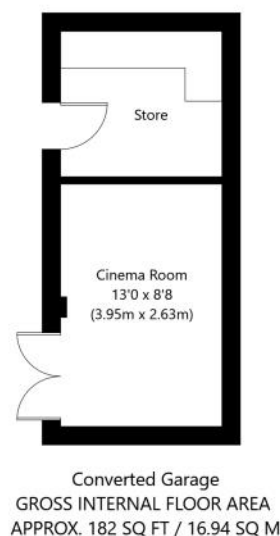

ACCOMMODATION

A fabulous 3 bedroom, 2 bathroom family home offering superb beautifully presented open plan living. There is even a cinema room in the south facing rear garden!

The entrance hall leads to the stylish kitchen/family room which is a wonderful bright open room with French doors opening to the garden. The kitchen is fitted with a range of contemporary high gloss units with worktops incorporating two electric ovens, an induction hob and an integrated dishwasher, fridge/freezer and a wine fridge. The family room flows into the dining room from which double doors open to the spacious formal lounge which has an attractive oriel bay window to the front.

There is also a handy utility room which has spaces for a washing machine and a tumble dryer. In addition, on the ground floor is a double bedroom and the modern family bathroom/WC.

On the first floor is the third bedroom and the impressive the main bedroom which has an ensuite dressing room and a shower room/WC.

Hambleton Way is situated 2.6 miles north of the York city centre in a very popular residential area of Huntington.

COUNCIL TAX

Band C - 2021/2022 Approx £1598.

NOT TO SCALE - FOR ILLUSTRATIVE PURPOSES ONLY
APPROXIMATE GROSS INTERNAL FLOOR AREA 1429 SQ FT / 132.77 SQ M
All Measurements and fixtures including doors and windows are approximate and should be independently verified.