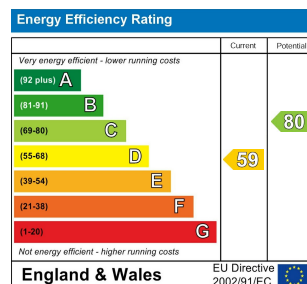

6 Bed
House - Semi-
Detached
located in

£3,718 Per month

TAYLOR
MICHAEL
STUDENTS

DIRECTIONS

CONTACT

62 Church Road
Hove
East Sussex
BN3 2FP

E: lettings@taylormichael.agency
T:
<https://taylormichael.agency/>