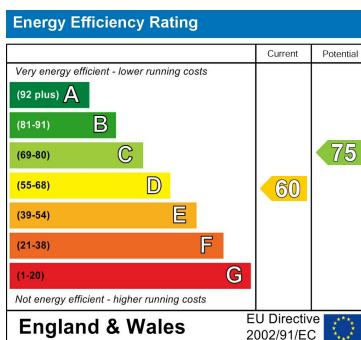

Studio (EPC Rating: D)

**Western Road, Littlehampton, West
Sussex, BN17 5NP**

£675 PCM

1 Bedroom Studio located in West Sussex

Compact Ground Floor Studio Flat | Single Studio Room | Modern Fitted Kitchen Area | Appliances Included | Modern Shower Room/wc | Electric Heating | Private Entrance | Neutral Décor | Popular & Convenient Location | Available Now | EER-D60.

Council Tax Band

A

Energy Performance Graph

Call us on

01903 770095

rustington@glyn-jones.com

www.glyn-jones.com

Agents Note: Whilst every care has been taken to prepare these particulars, they are for guidance purposes only. All measurements are approximate and are for general guidance purposes only and whilst every care has been taken to ensure their accuracy, they should not be relied upon and potential buyers are advised to recheck the measurements.