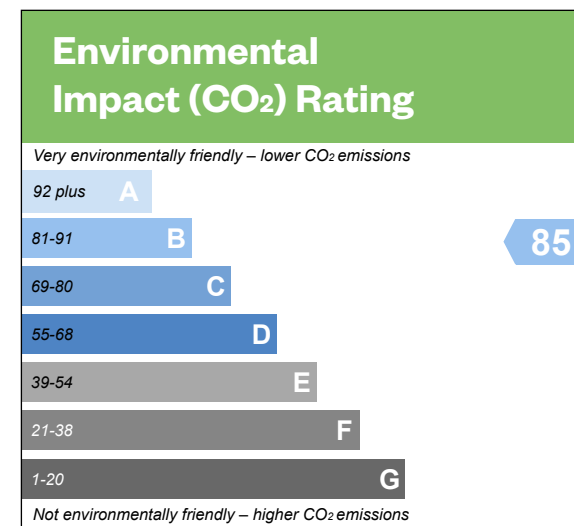

# The Rusland

Plot 3 – as shown

Ground floor

Please ask your Sales Consultant for further information. St: Storage cupboard. W: Wardrobe.

**IMPORTANT NOTICE TO CUSTOMERS:** The Consumer Protection from Unfair Trading Regulations 2008. Cala Homes (North Home Counties) Limited operates a policy of continual product development and the specifications outlined in this brochure are indicative only. The computer generated images and photographs do not necessarily represent the actual finishings/elevation or treatments, landscaping, furnishings and fittings at this development. Information contained is accurate at date of publication on 01.10.25. See the main brochure for the full Consumer Protection statement. This is a Predicted Energy Assessment for properties that are incomplete. Once the property is completed, this rating will be updated and an official Energy Performance Certificate will be created for the property.