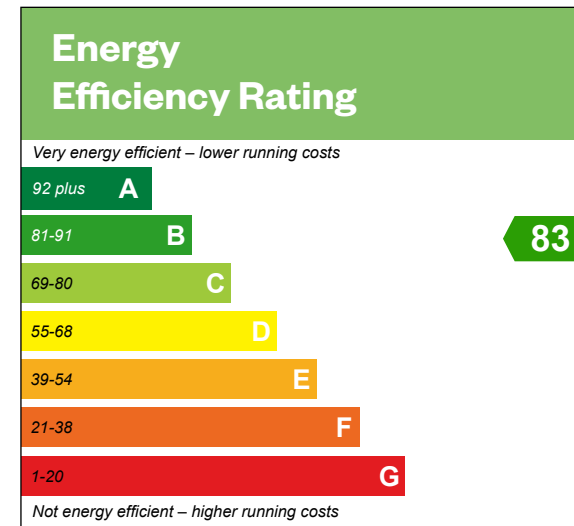

# The Rusland

Plot 3 – as shown

Ground floor

Please ask your Sales Consultant for further information. St: Storage cupboard. W: Wardrobe.

**IMPORTANT NOTICE TO CUSTOMERS:** The Consumer Protection from Unfair Trading Regulations 2008. Cala Homes (North Home Counties) Limited operates a policy of continual product development and the specifications outlined in this brochure are indicative only. The computer generated images and photographs do not necessarily represent the actual finishings/elevation or treatments, landscaping, furnishings and fittings at this development. Information contained is accurate at date of publication on 01.10.25. See the main brochure for the full Consumer Protection statement. This is a Predicted Energy Assessment for properties that are incomplete. Once the property is completed, this rating will be updated and an official Energy Performance Certificate will be created for the property.