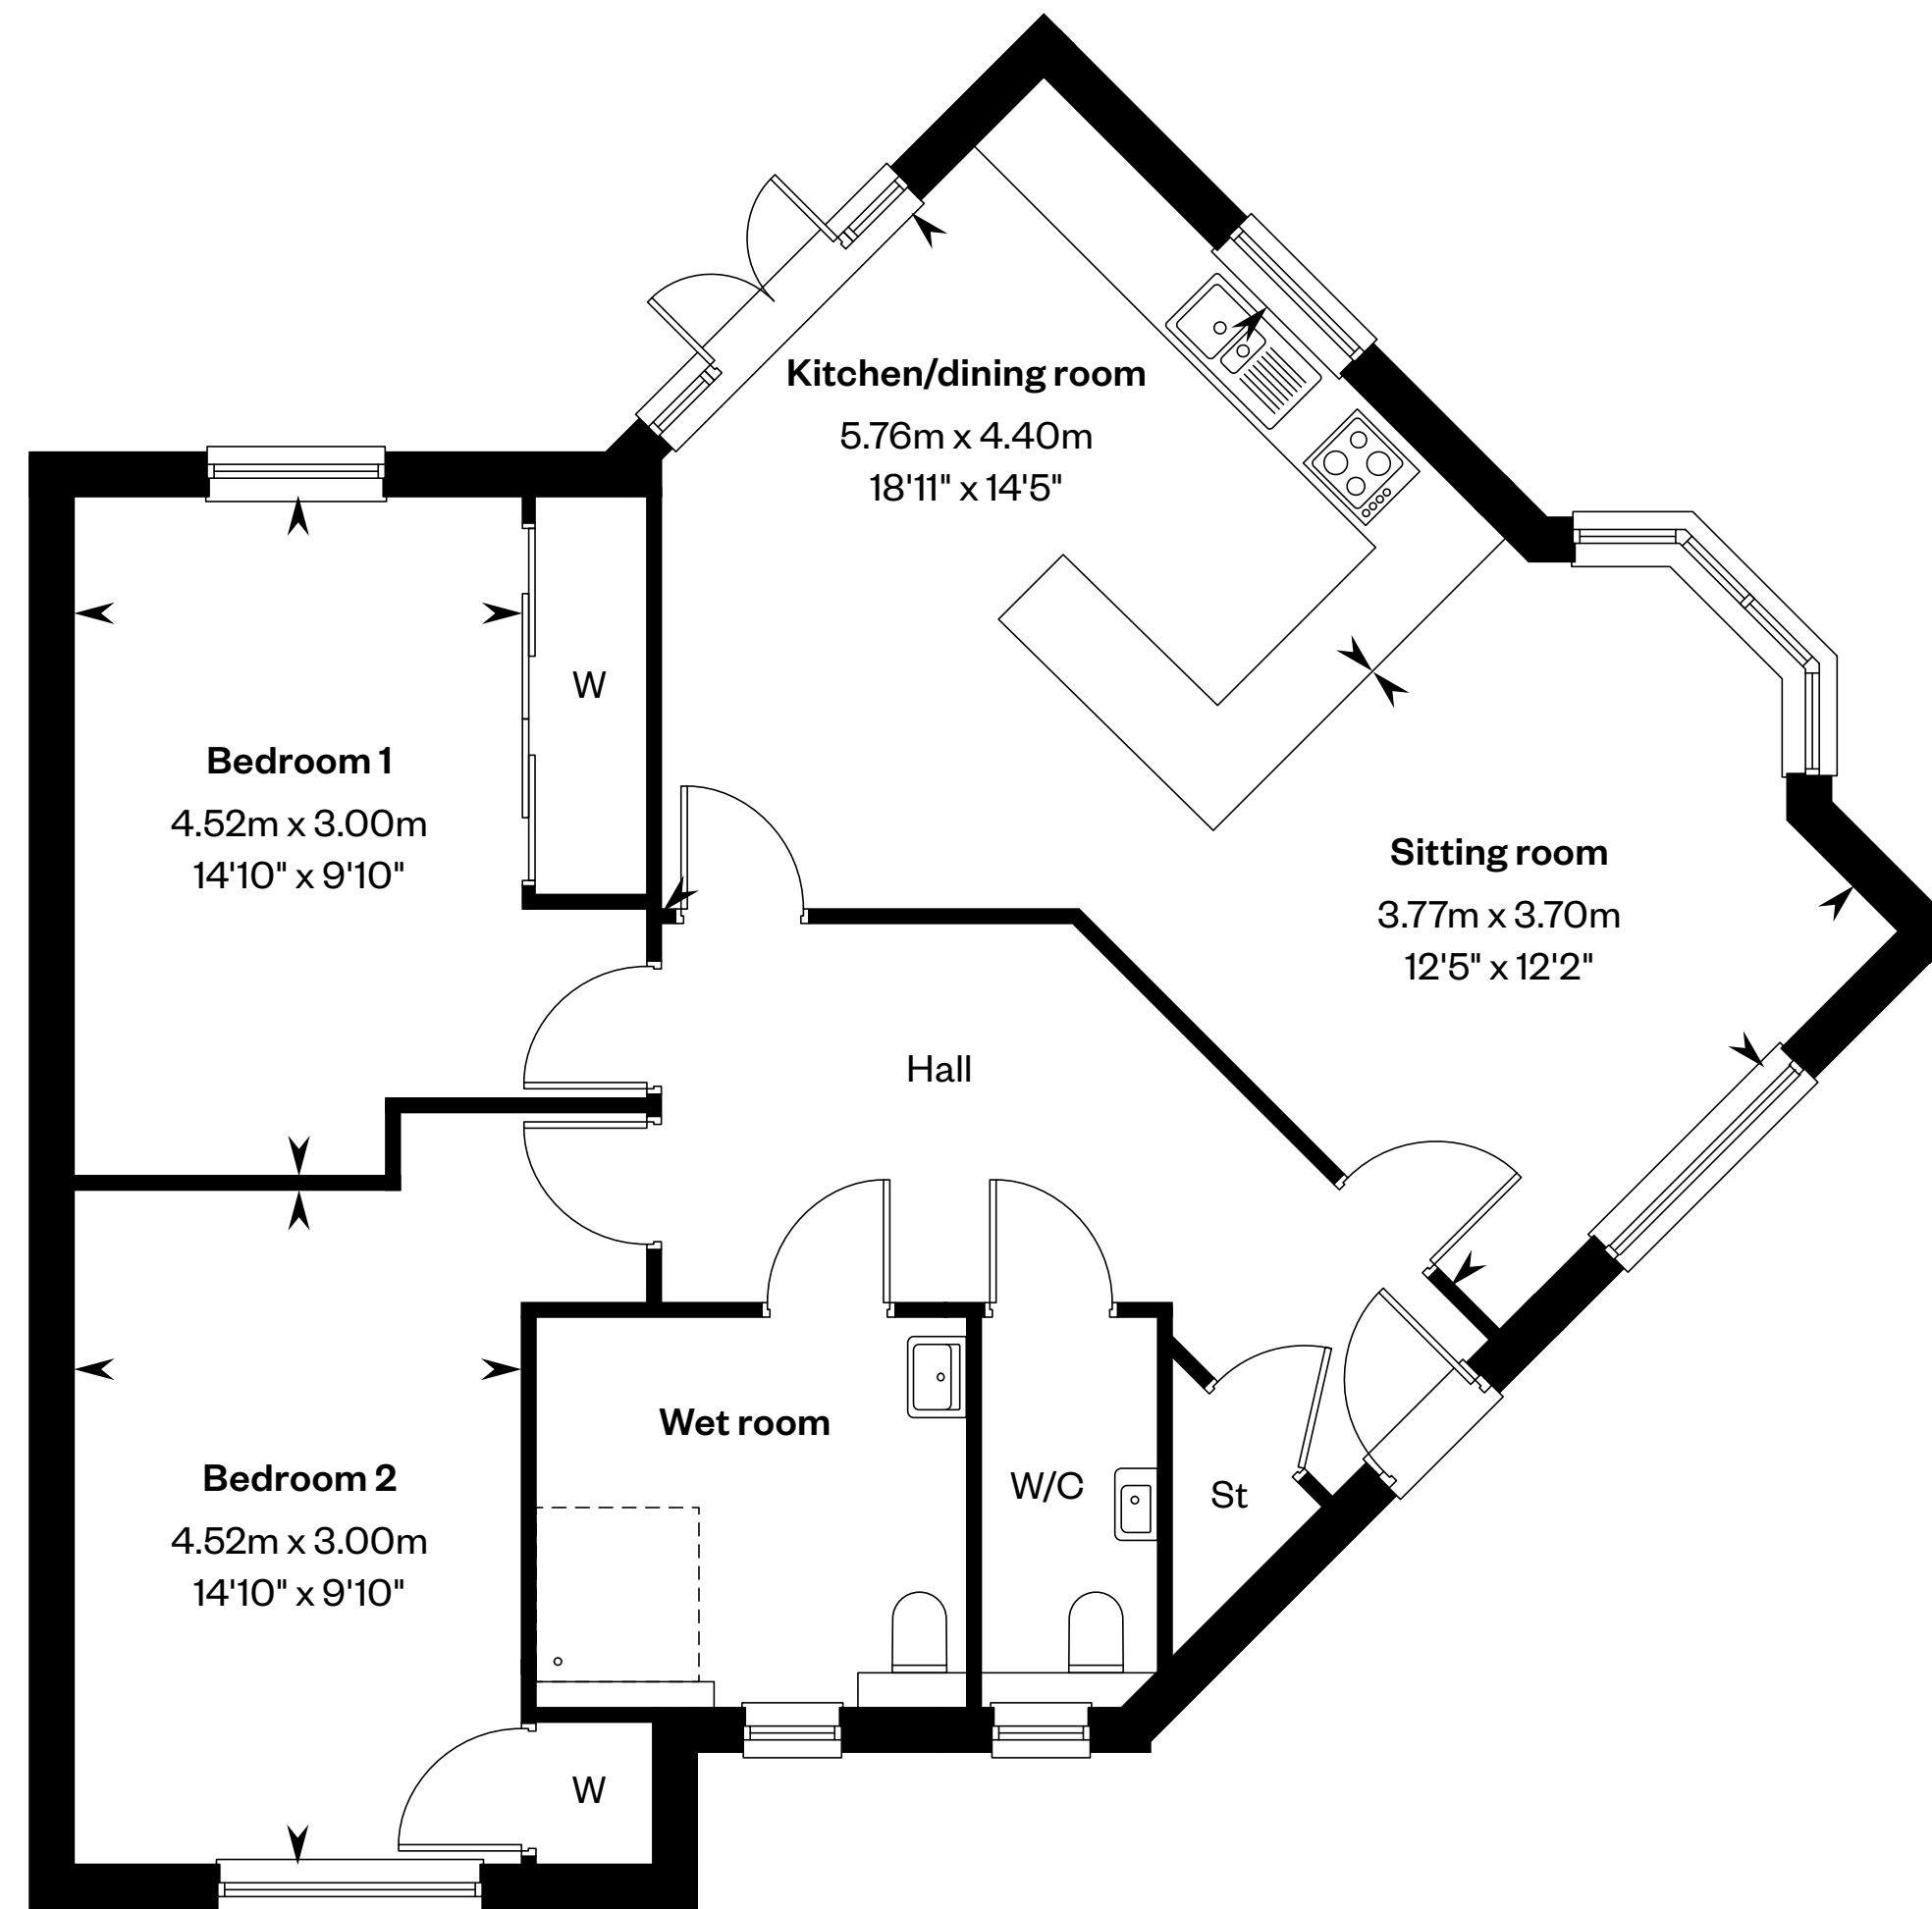

# The Rusland

2 bedroom semi-detached bungalow

Computer generated image - The Rusland

# The Rusland

Plot 3 – as shown

Ground floor

Please ask your Sales Consultant for further information. St: Storage cupboard. W: Wardrobe.

**IMPORTANT NOTICE TO CUSTOMERS:** The Consumer Protection from Unfair Trading Regulations 2008. Cala Homes (North Home Counties) Limited operates a policy of continual product development and the specifications outlined in this brochure are indicative only. The computer generated images and photographs do not necessarily represent the actual finishings/elevation or treatments, landscaping, furnishings and fittings at this development. Information contained is accurate at date of publication on 01.10.25. See the main brochure for the full Consumer Protection statement. This is a Predicted Energy Assessment for properties that are incomplete. Once the property is completed, this rating will be updated and an official Energy Performance Certificate will be created for the property.