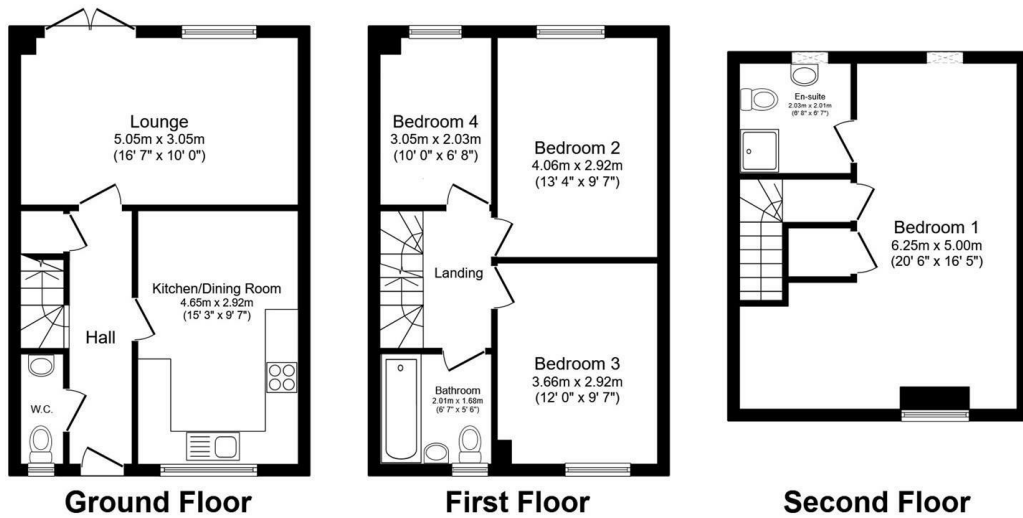

Sturgess Lane
Fleckney
LE8 8ED

£1,700 Per Month

OSCAR JAMES

...expect excellence

FLOOR PLANS

AT A GLANCE...

custom text 1

custom text 4

custom text 2

custom text 5

custom text 3

custom text 6

Total floor area 110.2 sq.m. (1,186 sq.ft.) approx

This floor plan is for illustrative purposes only. It is not drawn to scale. Any measurements, floor areas (including any total floor area), openings and orientation are approximate. No details are guaranteed, they cannot be relied upon for any purpose and they do not form part of any agreement. No liability is taken for any error, omission or misstatement. A party must rely upon its own inspection(s). Powered by www.focalagent.com