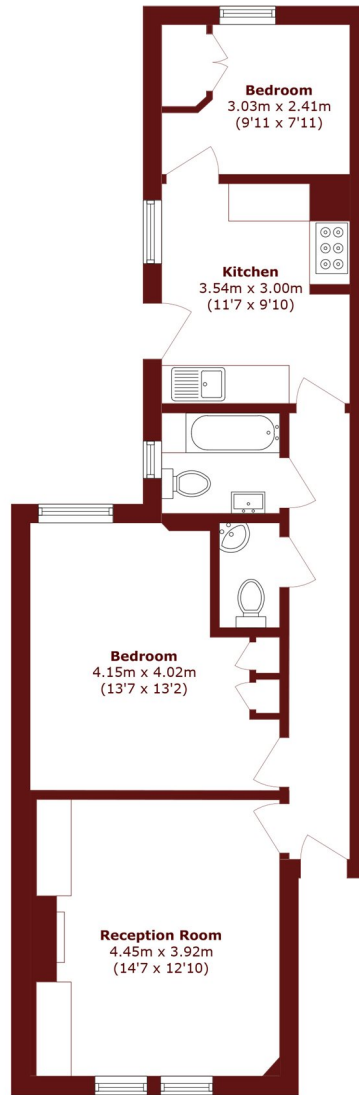

DELAWARE MANSIONS, W9

£650,000

Situated in a highly regarded Edwardian mansion block, this beautifully presented two bedroom apartment offers spacious accommodation, plenty of natural light and attractive period charm.

Period Mansion Building
Two Bedrooms

Direct Access to Communal Patio
Good Condition

STEP INSIDE DELAWARE MANSIONS

Total area (approx.): 66.2 sq. m (712.5 sq. ft)

Little Venice
020 7993 3050

Energy Rating: We aim to make our particulars both accurate and reliable. However, they are not guaranteed; nor do they form part of an offer or contract. If you require clarification on any points then please contact us, especially if you're traveling some distance to view. Please note that appliances and heating systems have not been tested and therefore no warranties can be given as to their good working order