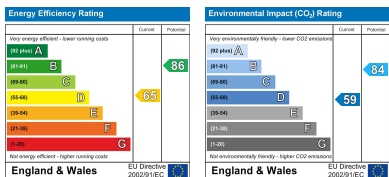

8 Upper Havelock Street, Wellingborough NN8 4PN

SmartaMove Ltd, 4 Burystead Place, Wellingborough, Northants, NN8 1AH

tel: 01933 423 983

email: info@smartamove.co.uk